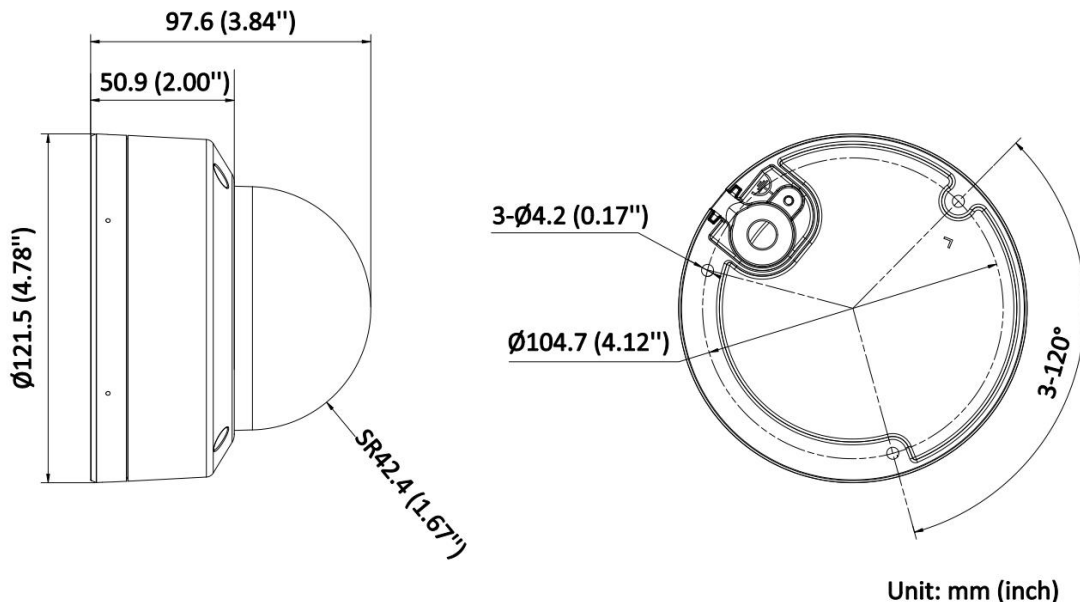

Safety	CB: IEC 62368-1:2014+A11, CE-LVD: EN 62368-1:2014/A11: 2017
Environment	CE-RoHS: 2011/65/EU, WEEE: 2012/19/EU, Reach: Regulation (EC) No 1907/2006
Protection	IP67: IEC 60529-2013, IK08: IEC 62262:2002

▪ Typical Application

Hikvision products are classified into three levels according to their anti-corrosion performance. Refer to the following description to choose for your using environment.

This model has NO SPECIFIC PROTECTION.

Level	Description
Top-level protection	Hikvision products at this level are equipped for use in areas where professional anti-corrosion protection is a must. Typical application scenarios include coastlines, docks, chemical plants, and more.
Moderate protection	Hikvision products at this level are equipped for use in areas with moderate anti-corrosion demands. Typical application scenarios include coastal areas about 2 kilometers (1.24 miles) away from coastlines, as well as areas affected by acid rain.
No specific protection	Hikvision products at this level are equipped for use in areas where no specific anti-corrosion protection is needed.

▪ Available Model

IPC-D129HA-LU(2.8mm)

IPC-D129HA-LU(4mm)

▪ Dimension