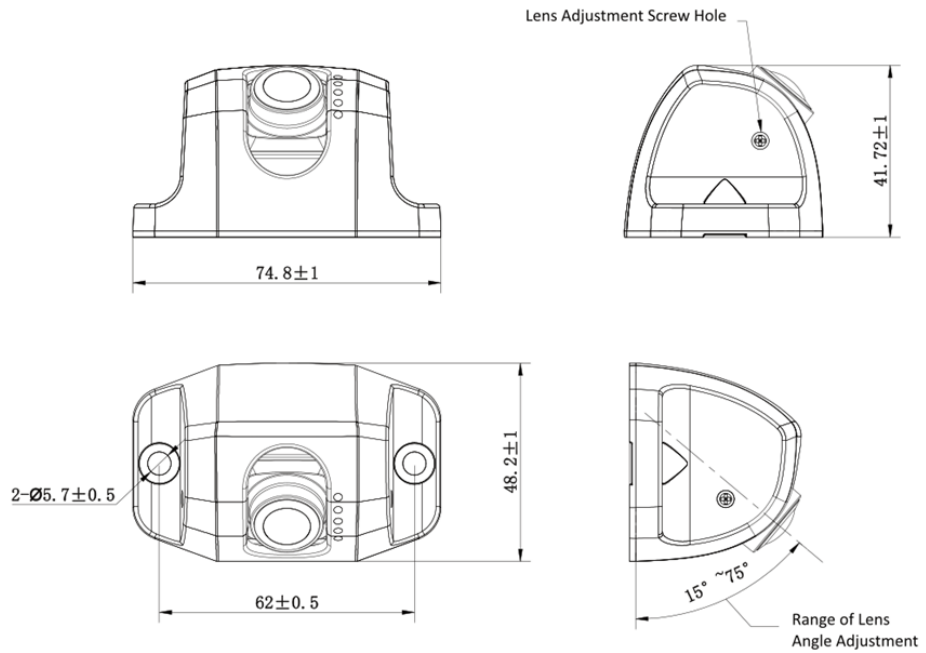

▪ Specification

Camera	
Min. Illumination	0.01 Lux @ (F1.2, AGC ON)
Image Sensor	1/2.8" Progressive Scan CMOS
Case Type	Square camera
Resolution	1920 × 1080
Shutter Speed	1/25 s to 1/30, 000 s
Day&Night	Color
Lens	
Focal Length&FOV	Wide Angle: 1mm, horizontal: 202°(±5°), vertical: 123°(±5°)
Lens Type	Fixed focal lens, 1 mm
Lens Mount	M12
Video	
Video Standard	AHD
Frame Rate	Default 1080P@25 fps, 1080P@30 fps customizable
Audio	
Built-in Mic	Not Supported
Built-in Speaker	Not Supported
Image	
Wide Dynamic Range (WDR)	96 dB
SNR	42 dB
Interface	
Video Output	1-way coaxial HD
Interface Type	1 Vpp Composite Output (BM 4F plug) Pin sequence: 1: power, 2: ground, 3: video, 4: NA
General	
Power Supply	5 to 16 V DC
Power Consumption	Max. 1.2W
Camera Material	Metal
Product Dimension	74.8 mm × 48.2 mm × 41.7 mm (2.9" × 1.9" × 1.7") Note: with rubber cushion, the height is 43.7 mm (1.7")
Product Weight	Approx. 114 g (0.3 lb.)
Startup and Operating Conditions	-40 °C to +75 °C (-40 °F to +167 °F), humidity 90% or less (non-condensing)
Cable Length	480±50 mm (without connector)
Protection	IP68(IEC 60529-2013), IK10(IEC 62262:2002), IP69K(ISO 20653:2013)
Approval	
Certification	CE: CE-LVD, CE-EMC, CE-RoHS; CB; IP+IK: IP68(IEC 60529-2013), IK10(IEC 62262:2002), IP69K(ISO 20653:2013); E-Mark;

▪ Available Model

AE-VA236A(1.0mm)(O-STD)(BMW)

▪ Dimension

Without rubber cushion, suitable for side wiring

Unit: mm

With the rubber cushion, suitable for bottom wiring

Unit: mm

Headquarters