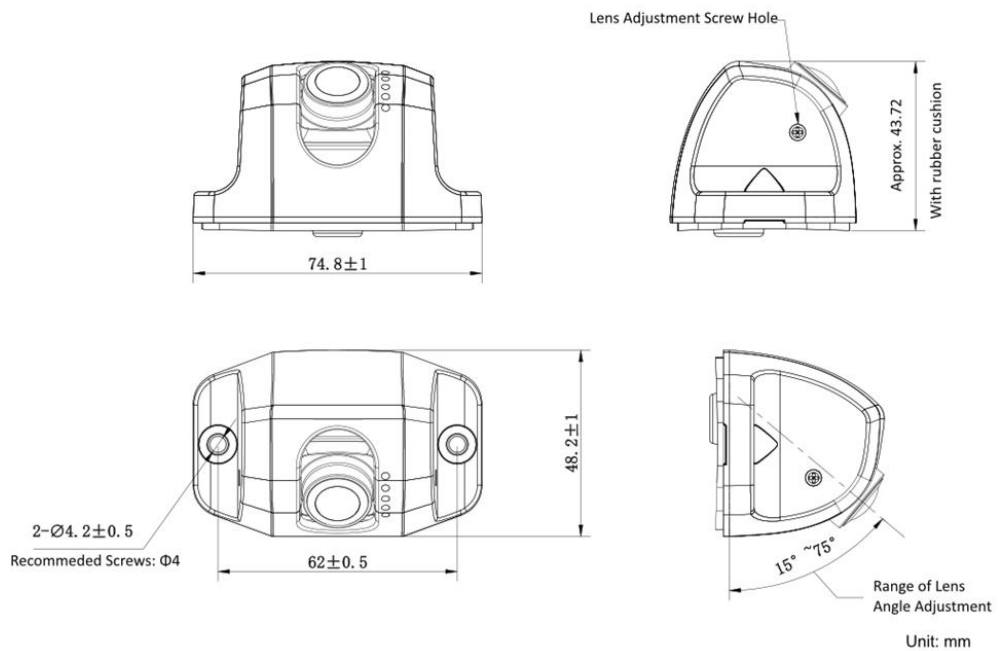

▪ Specification

Camera	
Min. Illumination	0.01 Lux @ (F1.2, AGC ON)
Image Sensor	1/2.8" Progressive Scan CMOS
Case Type	Square camera
Resolution	1920 × 1080
Shutter Speed	1/25 s to 1/30, 000 s
Day&Night	Color
Lens	
Focal Length&FOV	Wide Angle: 1mm, horizontal: 202°(±5°), vertical: 123°(±5°)
Lens Type	Fixed focal lens, 1 mm
Lens Mount	M12
Video	
Video Standard	AHD
Frame Rate	Default 1080P@25 fps, 1080P@30 fps customizable
Audio	
Built-in Mic	Not Supported
Built-in Speaker	Not Supported
Image	
Wide Dynamic Range (WDR)	96 dB
SNR	42 dB
Interface	
Video Output	1-way coaxial HD
Interface Type	1 Vpp Composite Output (BM 4F plug) Pin sequence: 1: power, 2: ground, 3: video, 4: NA
General	
Power Supply	5 to 16 V DC
Power Consumption	Max. 1.2W
Camera Material	Metal
Product Dimension	74.8 mm × 48.2 mm × 41.7 mm (2.9" × 1.9" × 1.7") Note: with rubber cushion, the height is 43.7 mm (1.7")
Product Weight	Approx. 114 g (0.3 lb.)
Startup and Operating Conditions	-40 °C to +75 °C (-40 °F to +167 °F), humidity 90% or less (non-condensing)
Cable Length	480±50 mm (without connector)
Protection	IP68(IEC 60529-2013), IK10(IEC 62262:2002), IP69K(ISO 20653:2013)
Approval	
Certification	CE: CE-LVD, CE-EMC, CE-RoHS; CB; IP+IK: IP68(IEC 60529-2013), IK10(IEC 62262:2002), IP69K(ISO 20653:2013); E-Mark;

▪ Available Model

AE-VA236A(1.0mm)(O-STD)(BMW)

▪ Dimension

Without rubber cushion, suitable for side wiring

Unit: mm

With the rubber cushion, suitable for bottom wiring

Unit: mm

Headquarters