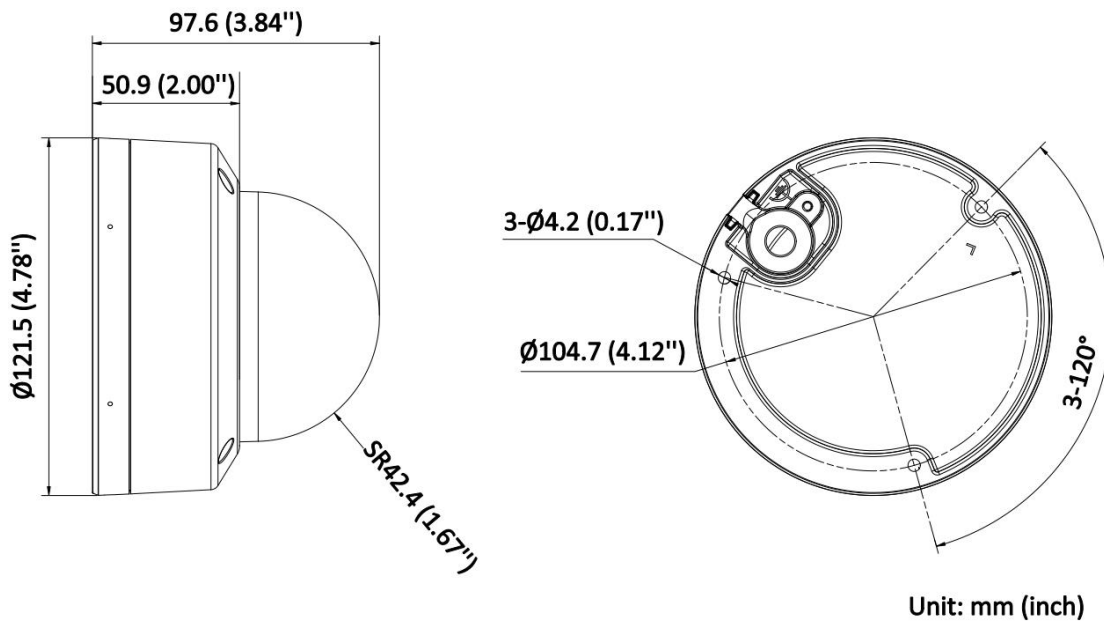

Hikvision products are classified into three levels according to their anti-corrosion performance. Refer to the following description to choose for your using environment.

This model has NO SPECIFIC PROTECTION.

Level	Description
Top-level protection	Hikvision products at this level are equipped for use in areas where professional anti-corrosion protection is a must. Typical application scenarios include coastlines, docks, chemical plants, and more.
Moderate protection	Hikvision products at this level are equipped for use in areas with moderate anti-corrosion demands. Typical application scenarios include coastal areas about 2 kilometers (1.24 miles) away from coastlines, as well as areas affected by acid rain.
No specific protection	Hikvision products at this level are equipped for use in areas where no specific anti-corrosion protection is needed.

▪ Dimension

▪ Accessory

▪ Optional

DS-1276ZJ-SUS	DS-1272ZJ-120B	DS-1275ZJ-SUS	DS-4221ZJ-WC	DS-1275ZJ-S-SUS
DS-1272ZJ-120	DS-220AZJ-145-WA	DS-1271ZJ-120	DS-1280ZJ-DM46	DS-220AZJ-130-WA