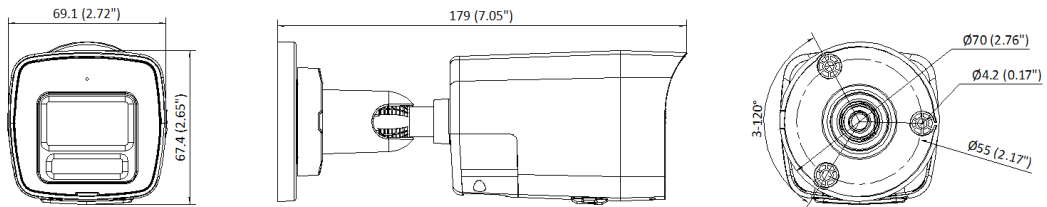

Unit: mm (inch)

▪ Accessory

▪ Optional

DS-1276ZJ-SUS	DS-1280ZJ-XS	DS-1275ZJ-SUS

▪ Installation Methods

Corner Mounting DS-1276ZJ-SUS+DS-1280ZJ-XS	Junction Box DS-1280ZJ-XS	Vertical Pole Mounting DS-1275ZJ-SUS+DS-1280ZJ-XS