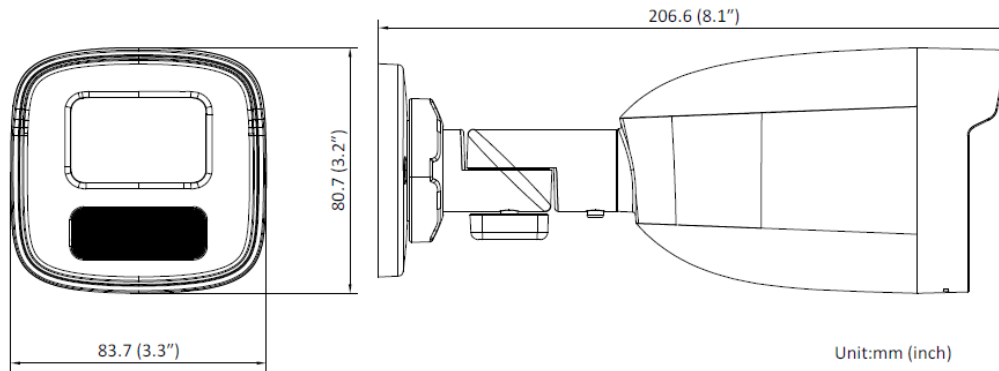

▪ **Available Model**

- IPC-B469HA(4mm)
- IPC-B469HA(2.8mm)

▪ **Dimension**

▪ **Accessory**

▪ **Optional**

DS-1276ZJ-SUS	DS-1280ZJ-XS	DS-1275ZJ-SUS

▪ **Installation Methods**

Corner Mounting DS-1276ZJ-SUS+DS-1280ZJ-XS	Junction Box DS-1280ZJ-XS	Vertical Pole Mounting DS-1275ZJ-SUS+DS-1280ZJ-XS