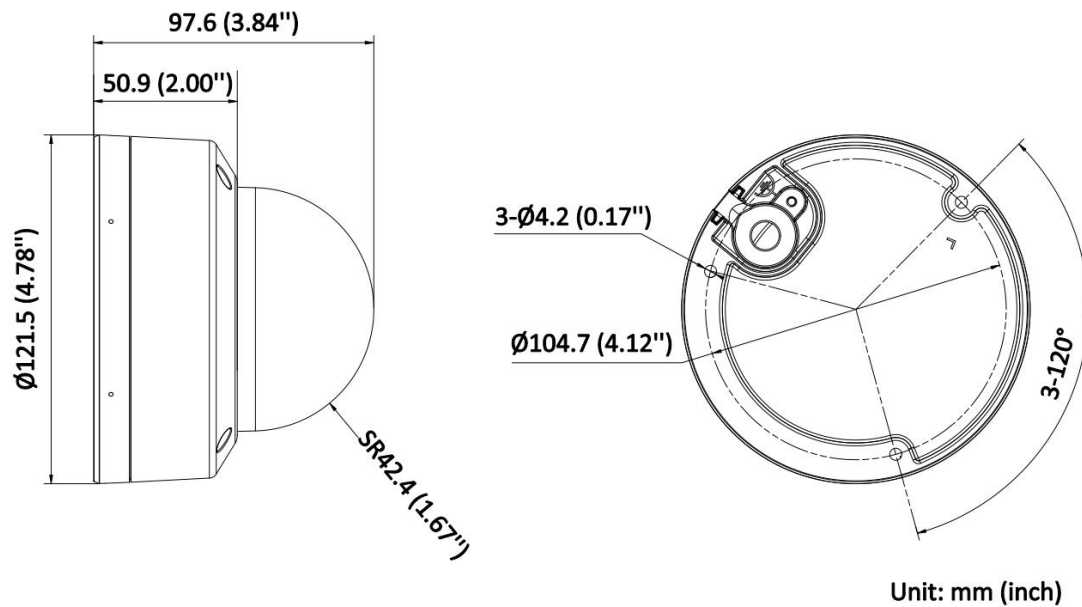

▪ Available Model

IPC-D169HA(2.8mm)

IPC-D169HA(4mm)

▪ Dimension

▪ Accessory

▪ Optional

DS-220AZJ-145-WA	DS-1280ZJ-DM46	DS-1275ZJ-SUS	DS-1276ZJ-SUS	DS-1275ZJ-S-SUS
DS-1475ZJ-SUS	DS-1272ZJ-120	DS-1272ZJ-120B	DS-1476ZJ-SUS	DS-1271ZJ-120
DS-4221ZJ-WC	DS-220AZJ-130-WA