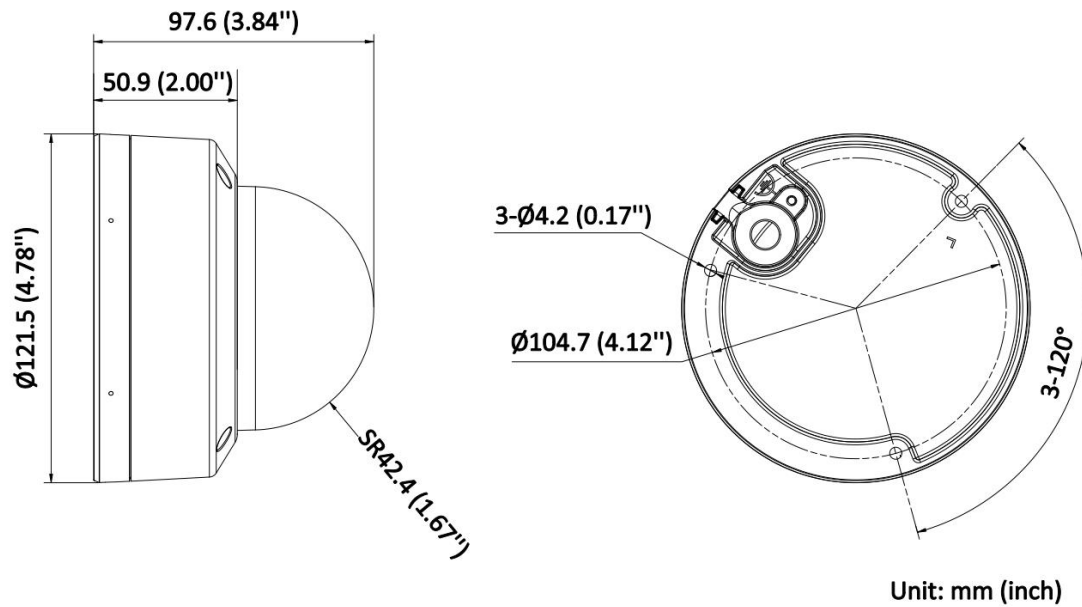

▪ **Available Model**

IPC-D169HA(2.8mm)

IPC-D169HA(4mm)

▪ **Dimension**

▪ **Accessory**

▪ **Optional**

DS-1272ZJ-120B	DS-1275ZJ-SUS	DS-1276ZJ-SUS	DS-1280ZJ-DM46	DS-1272ZJ-120
DS-220AZJ-145-WA	DS-1275ZJ-S-SUS	DS-220AZJ-130-WA	DS-1271ZJ-120	DS-4221ZJ-WC

▪ **Installation Methods**