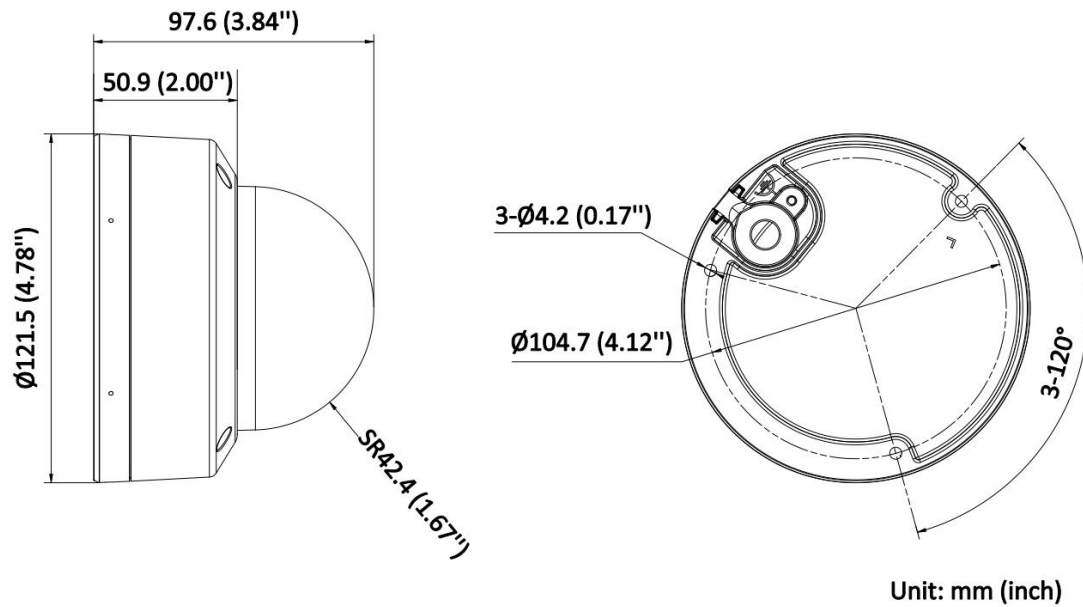

▪ Accessory

▪ Optional

DS-1272ZJ-120	DS-1275ZJ-SUS	DS-1475ZJ-SUS	DS-1272ZJ-120B	DS-1275ZJ-S-SUS
DS-220AZJ-130-WA	DS-1476ZJ-SUS	DS-220AZJ-145-WA	DS-1271ZJ-120	DS-1276ZJ-SUS
DS-1280ZJ-DM46	DS-4221ZJ-WC			

▪ Installation Methods