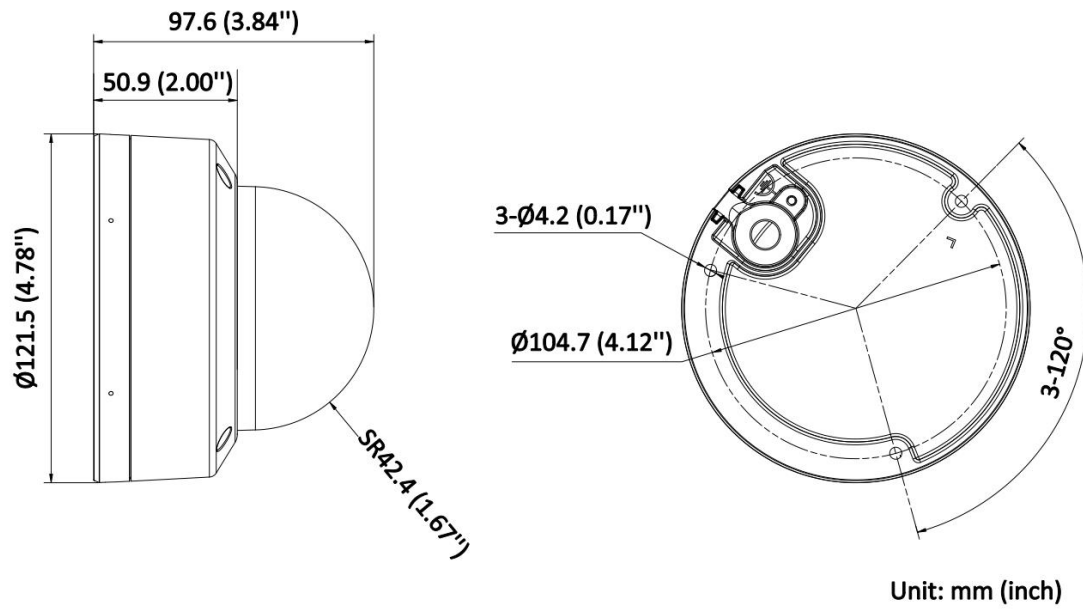

▪ Accessory

▪ Optional

DS-1476ZJ-SUS	DS-1272ZJ-120B	DS-1272ZJ-120	DS-1271ZJ-120	DS-1276ZJ-SUS
DS-1275ZJ-S-SUS	DS-1275ZJ-SUS	DS-1280ZJ-DM46	DS-220AZJ-130-WA	DS-4221ZJ-WC
DS-1475ZJ-SUS	DS-220AZJ-145-WA			

▪ Installation Methods