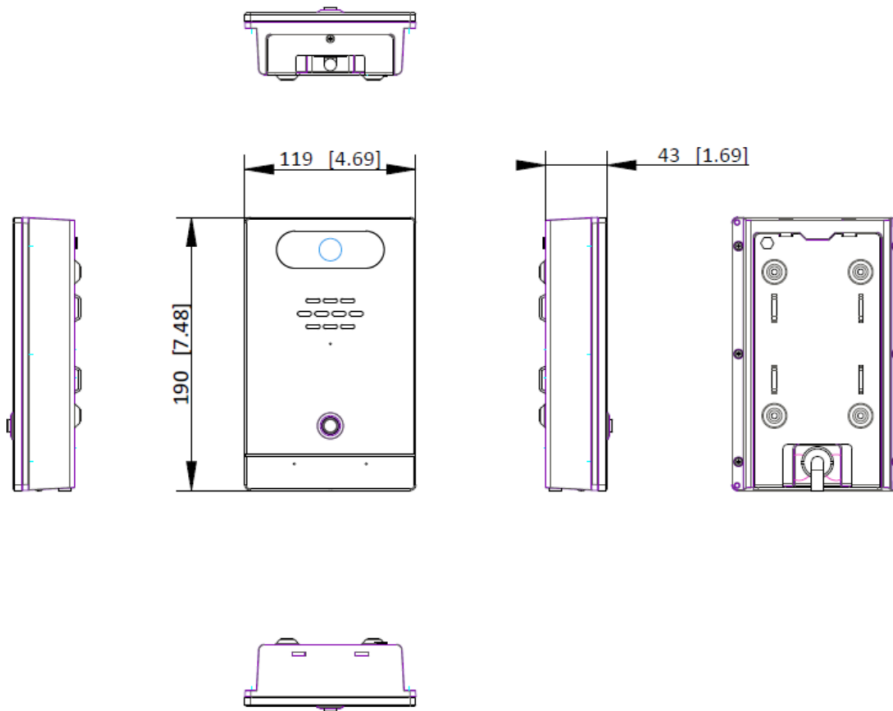

Report method

Protocol TCP/IP, RTSP, SIP, ONVIF

Dimension

Unit:mm [inch]

SCALE	1:1