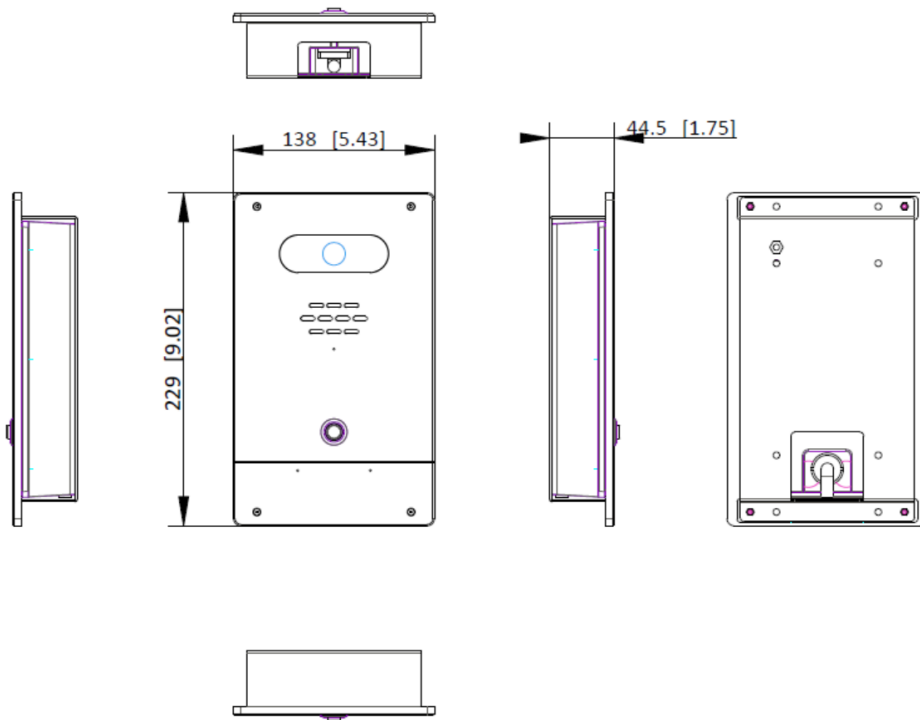

Report method

Protocol TCP/IP, RTSP, SIP, ONVIF

Dimension

Unit:mm [inch]

SCALE	1:1