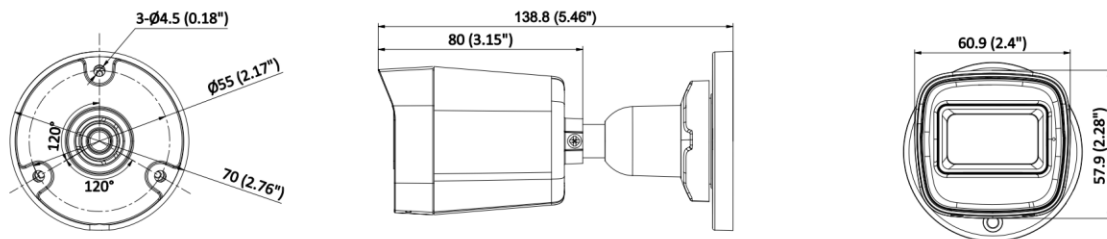

User/Host	Up to 32 users 3 user levels: administrator, operator, and user
Client	iVMS-4200
Web Browser	Plug-in required live view: IE 10, IE 11, Local service: Chrome 57.0+, Firefox 52.0+
Image	
Wide Dynamic Range (WDR)	Digital WDR
SNR	≥ 52 dB
Day/Night Switch	Day,Night,Auto,Schedule
Image Enhancement	BLC,HLC,3D DNR
Image Settings	Saturation,brightness,contrast,sharpness,gain,white balance,adjustable by client software or web browser
Interface	
Ethernet Interface	1 RJ45 10 M/100 M self-adaptive Ethernet port
Built-in Microphone	Yes, support 1 built-in MIC
Event	
Basic Event	Motion detection (support alarm triggering by specified target type (human)), exception
Linkage	Notify surveillance center
General	
Power	12 VDC ± 25%, 0.41 A, max. 5 W, Ø5.5 mm coaxial power plug,reverse polarity protection, PoE: IEEE 802.3af, Class 3, max. 6.5 W
Material	Plastic
Dimension	138.8 mm × 60.9 mm × 57.9 mm (5.46" × 2.4" × 2.3")
Package Dimension	163 mm × 75 mm × 75 mm (6.4" × 3.0" × 3.0")
Weight	Approx. 175 g (0.4 lb.)
With Package Weight	Approx. 250 g (1.1 lb.)
Storage Conditions	-30 °C to 60 °C (-22 °F to 140 °F). Humidity 95% or less (non-condensing)
Startup and Operating Conditions	-30 °C to 60 °C (-22 °F to 140 °F). Humidity 95% or less (non-condensing)
Language	English, Ukrainian
General Function	Heartbeat,anti-banding,mirror,password protection,password reset via email
Approval	
EMC	FCC: 47 CFR Part 15, Subpart B, CE-EMC: EN 55032: 2015, EN 61000-3-2:2019, EN 61000-3-3: 2013+A1:2019, EN 50130-4: 2011 +A1: 2014
Safety	CB: IEC 62368-1: 2014+A11, CE-LVD: EN 62368-1: 2014/A11: 2017
Environment	CE-RoHS: 2011/65/EU, WEEE: 2012/19/EU, Reach: Regulation (EC) No 1907/2006
Protection	IP67: IEC 60529-2013

▪ Available Model

- IPC-B120HA-UC(2.8mm)
- IPC-B120HA-UC(4mm)
- IPC-B120HA-UC(2.8mm)(B)
- IPC-B120HA-UC(4mm)(B)

▪ Dimension

Unit:mm (inch)

▪ Accessory

▪ Optional

DS-1280ZJ-XS	DS-1276ZJ-SUS	DS-1275ZJ-SUS

▪ Installation Methods