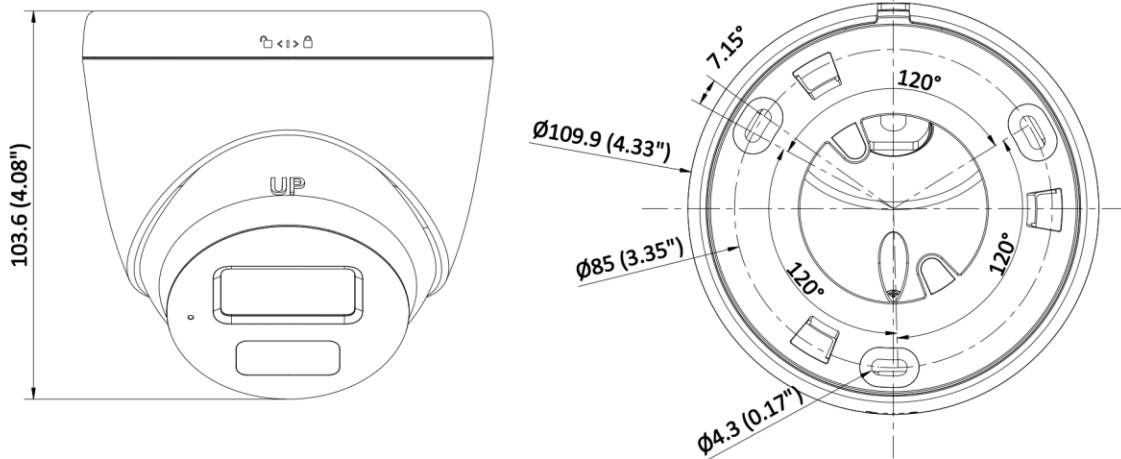

Hikvision products are classified into three levels according to their anti-corrosion performance. Refer to the following description to choose for your using environment.

This model has NO SPECIFIC PROTECTION.

Level	Description
Top-level protection	Hikvision products at this level are equipped for use in areas where professional anti-corrosion protection is a must. Typical application scenarios include coastlines, docks, chemical plants, and more.
Moderate protection	Hikvision products at this level are equipped for use in areas with moderate anti-corrosion demands. Typical application scenarios include coastal areas about 2 kilometers (1.24 miles) away from coastlines, as well as areas affected by acid rain.
No specific protection	Hikvision products at this level are equipped for use in areas where no specific anti-corrosion protection is needed.

Dimension

Unit:mm (inch)

Accessory

Optional

DS-1275ZJ-SUS	DS-220AZJ-130-WA	DS-1476ZJ-SUS	DS-220AZJ-145-WA	DS-1475ZJ-SUS
DS-1280ZJ-TR13	DS-1276ZJ-SUS	DS-1272ZJ-110-TRS	DS-1280ZJ-S	DS-1275ZJ-S-SUS