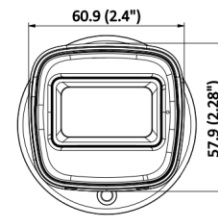

Hikvision products are classified into three levels according to their anti-corrosion performance. Refer to the following description to choose for your using environment.

This model has NO SPECIFIC PROTECTION.

Level	Description
Top-level protection	Hikvision products at this level are equipped for use in areas where professional anti-corrosion protection is a must. Typical application scenarios include coastlines, docks, chemical plants, and more.
Moderate protection	Hikvision products at this level are equipped for use in areas with moderate anti-corrosion demands. Typical application scenarios include coastal areas about 2 kilometers (1.24 miles) away from coastlines, as well as areas affected by acid rain.
No specific protection	Hikvision products at this level are equipped for use in areas where no specific anti-corrosion protection is needed.

▪ **Dimension**

Unit:mm (inch)

▪ **Accessory**

▪ **Optional**

DS-1276ZJ-SUS	DS-1275ZJ-SUS	DS-1280ZJ-XS

▪ **Installation Methods**

Corner Mounting DS-1276ZJ-SUS+DS-1280ZJ-XS	Vertical Pole Mounting DS-1275ZJ-SUS+DS-1280ZJ-XS	Junction Box DS-1280ZJ-XS