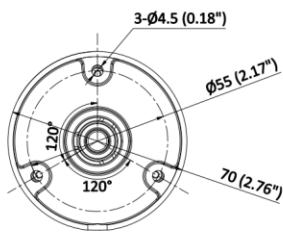

Hikvision products are classified into three levels according to their anti-corrosion performance. Refer to the following description to choose for your using environment.

This model has NO SPECIFIC PROTECTION.

Level	Description
Top-level protection	Hikvision products at this level are equipped for use in areas where professional anti-corrosion protection is a must. Typical application scenarios include coastlines, docks, chemical plants, and more.
Moderate protection	Hikvision products at this level are equipped for use in areas with moderate anti-corrosion demands. Typical application scenarios include coastal areas about 2 kilometers (1.24 miles) away from coastlines, as well as areas affected by acid rain.
No specific protection	Hikvision products at this level are equipped for use in areas where no specific anti-corrosion protection is needed.

▪ **Dimension**

Unit:mm (inch)

▪ **Accessory**

▪ **Optional**

DS-1276ZJ-SUS	DS-1275ZJ-SUS	DS-1280ZJ-XS

▪ **Installation Methods**

Corner Mounting DS-1276ZJ-SUS+DS-1280ZJ-XS	Vertical Pole Mounting DS-1275ZJ-SUS+DS-1280ZJ-XS	Junction Box DS-1280ZJ-XS