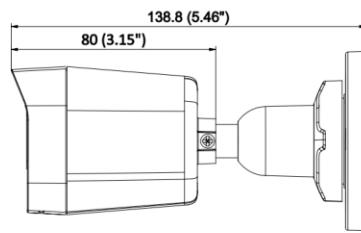

Hikvision products are classified into three levels according to their anti-corrosion performance. Refer to the following description to choose for your using environment.

This model has NO SPECIFIC PROTECTION.

Level	Description
Top-level protection	Hikvision products at this level are equipped for use in areas where professional anti-corrosion protection is a must. Typical application scenarios include coastlines, docks, chemical plants, and more.
Moderate protection	Hikvision products at this level are equipped for use in areas with moderate anti-corrosion demands. Typical application scenarios include coastal areas about 2 kilometers (1.24 miles) away from coastlines, as well as areas affected by acid rain.
No specific protection	Hikvision products at this level are equipped for use in areas where no specific anti-corrosion protection is needed.

▪ **Dimension**

Unit:mm (inch)

▪ **Accessory**

▪ **Optional**

DS-1276ZJ-SUS	DS-1275ZJ-SUS	DS-1280ZJ-XS

▪ **Installation Methods**

Corner Mounting DS-1276ZJ-SUS+DS-1280ZJ-XS	Vertical Pole Mounting DS-1275ZJ-SUS+DS-1280ZJ-XS	Junction Box DS-1280ZJ-XS