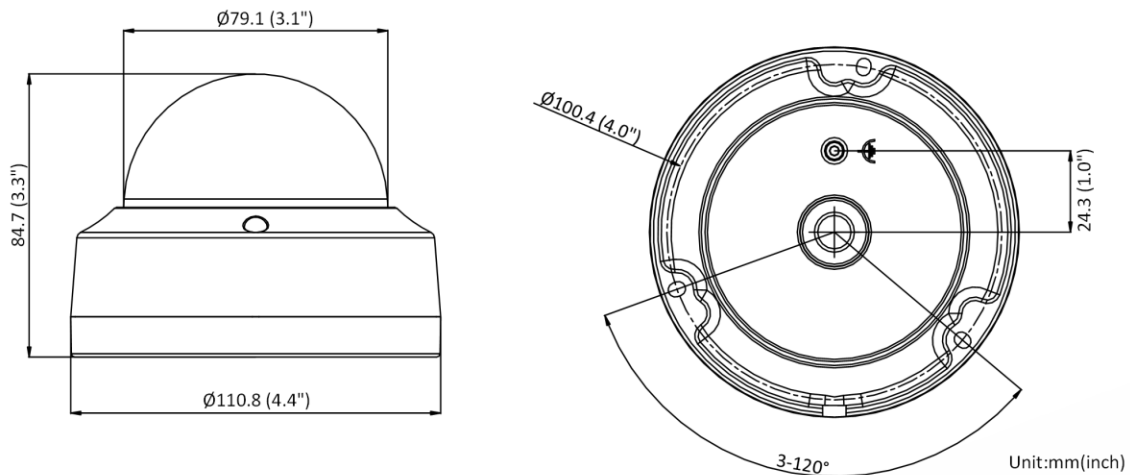

Hikvision products are classified into three levels according to their anti-corrosion performance. Refer to the following description to choose for your using environment.

This model has NO SPECIFIC PROTECTION.

Level	Description
Top-level protection	Hikvision products at this level are equipped for use in areas where professional anti-corrosion protection is a must. Typical application scenarios include coastlines, docks, chemical plants, and more.
Moderate protection	Hikvision products at this level are equipped for use in areas with moderate anti-corrosion demands. Typical application scenarios include coastal areas about 2 kilometers (1.24 miles) away from coastlines, as well as areas affected by acid rain.
No specific protection	Hikvision products at this level are equipped for use in areas where no specific anti-corrosion protection is needed.

Dimension

Accessory

Optional

DS-1272ZJ-110	DS-1275ZJ-SUS	DS-1476ZJ-SUS	DS-1475ZJ-SUS	DS-1272ZJ-110B
DS-1276ZJ-SUS	DS-1275ZJ-S-SUS	DS-1271ZJ-110	DS-1258ZJ	DS-1250ZJ