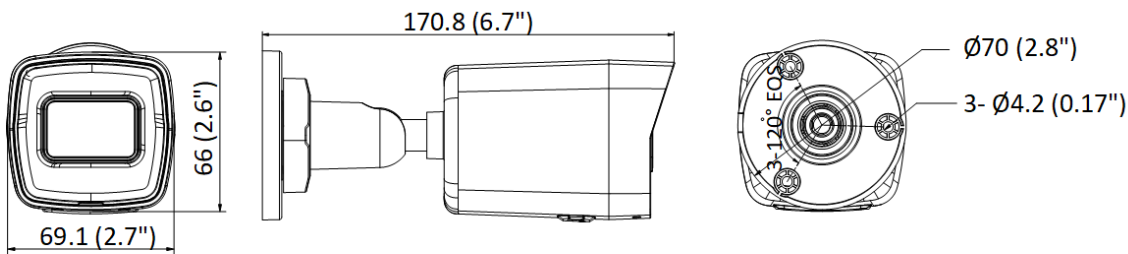

description to choose for your using environment.

This model has NO SPECIFIC PROTECTION.

Level	Description
Top-level protection	Hikvision products at this level are equipped for use in areas where professional anti-corrosion protection is a must. Typical application scenarios include coastlines, docks, chemical plants, and more.
Moderate protection	Hikvision products at this level are equipped for use in areas with moderate anti-corrosion demands. Typical application scenarios include coastal areas about 2 kilometers (1.24 miles) away from coastlines, as well as areas affected by acid rain.
No specific protection	Hikvision products at this level are equipped for use in areas where no specific anti-corrosion protection is needed.

▪ **Dimension**

Unit: mm (inch)

▪ **Accessory**

▪ **Optional**

DS-1280ZJ-XS	DS-1275ZJ-SUS	DS-1276ZJ-SUS

▪ **Installation Methods**

Junction Box DS-1280ZJ-XS	Vertical Pole Mounting DS-1275ZJ-SUS+DS-12 80ZJ-XS	Corner Mounting DS-1276ZJ-SUS+DS-12 80ZJ-XS