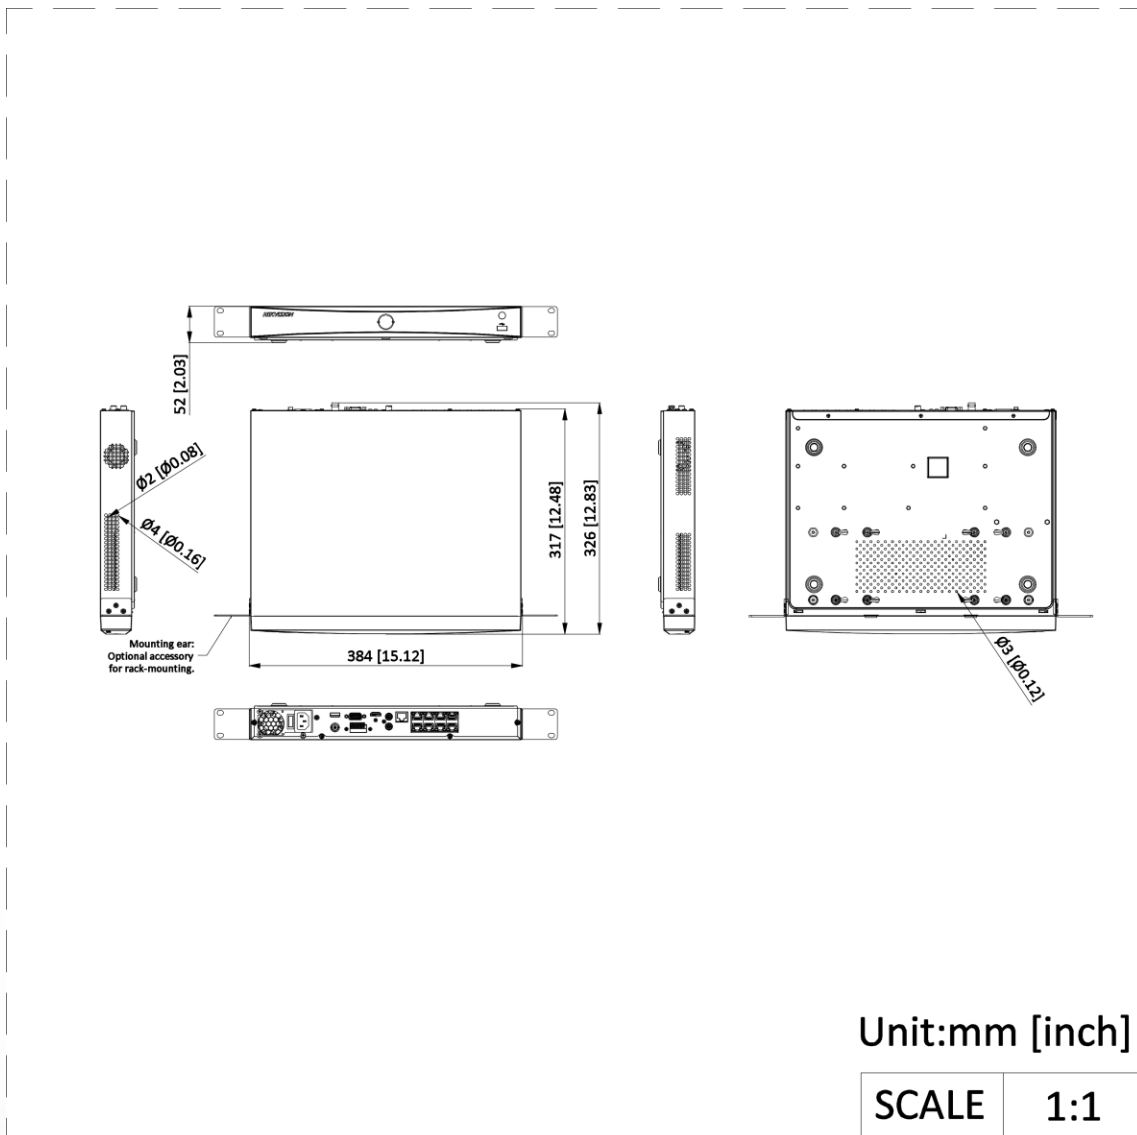

▪ **Dimension**