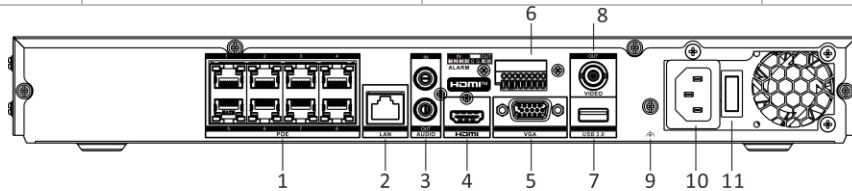

2	LAN interface	8	CVBS video output
3	Audio out and audio in	9	GND
4	HDMI interface	10	100 to 240 VAC power supply
5	Alarm in and alarm out	11	Power switch
6	VGA output