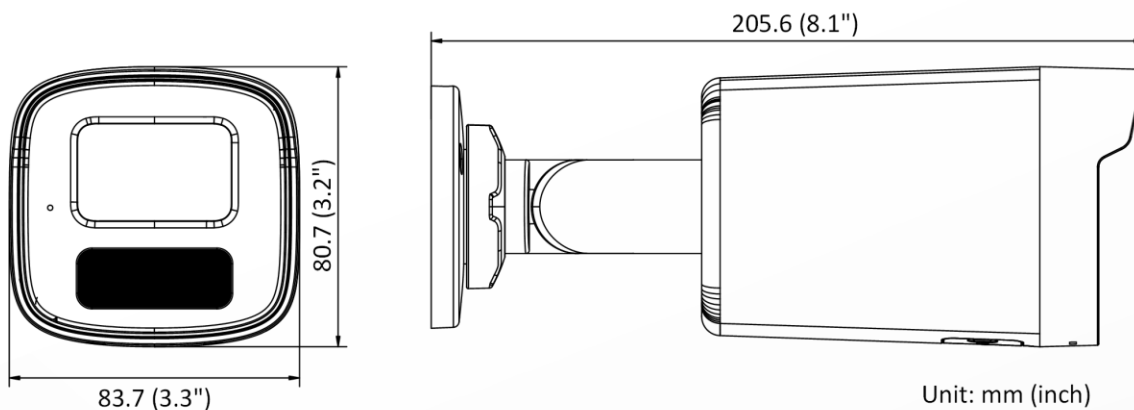

Language	English, Ukrainian
General Function	Heartbeat, anti-banding, mirror, password protection, password reset via email, pixel counter
Approval	
EMC	FCC: 47 CFR Part 15, Subpart B
Safety	CB: IEC 62368-1:2014+A11, CE-LVD: EN 62368-1:2014/A11: 2017, BIS: IS 13252 (Part 1): 2010/IEC 60950-1: 2005
Environment	CE-RoHS: 2011/65/EU
Protection	IP67:IEC 60529-2013

▪ Typical Application

Hikvision products are classified into three levels according to their anti-corrosion performance. Refer to the following description to choose for your using environment.

This model has NO SPECIFIC PROTECTION.

Level	Description
Top-level protection	Hikvision products at this level are equipped for use in areas where professional anti-corrosion protection is a must. Typical application scenarios include coastlines, docks, chemical plants, and more.
Moderate protection	Hikvision products at this level are equipped for use in areas with moderate anti-corrosion demands. Typical application scenarios include coastal areas about 2 kilometers (1.24 miles) away from coastlines, as well as areas affected by acid rain.
No specific protection	Hikvision products at this level are equipped for use in areas where no specific anti-corrosion protection is needed.

▪ Dimension

▪ Accessory

▪ Optional

DS-1276ZJ-SUS

DS-1280ZJ-XS

DS-1275ZJ-SUS