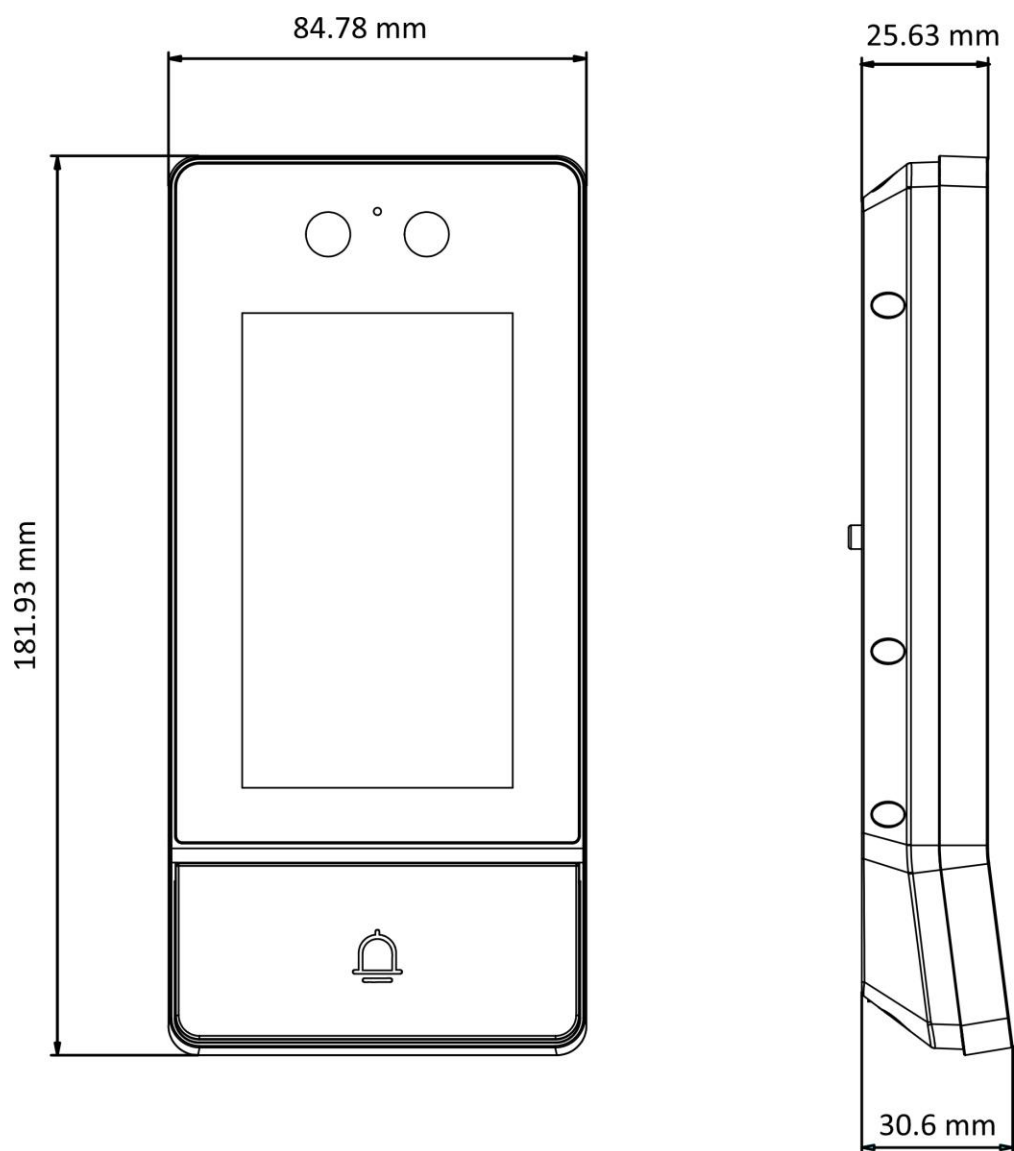

- Accessory
- Optional