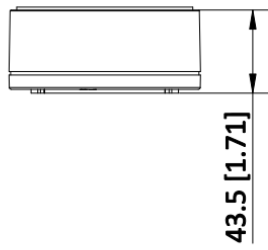

DS-1280ZJ-XS-Grey

Junction Box

Key Feature

- Applies to turret and dome camera

Specification

Model	DS-1280ZJ-XS-Grey
Weight	Approx. 320 g (0.66 lb.)
Appearance	Grey
Material	Aluminum Alloy
Dimension	100 × 43.5 × 132.1 mm (3.94" × 1.71" × 5.20")

Available Model

DS-1280ZJ-XS-Grey

Dimension

Unit: mm [inch]

SCALE	1:1
-------	-----