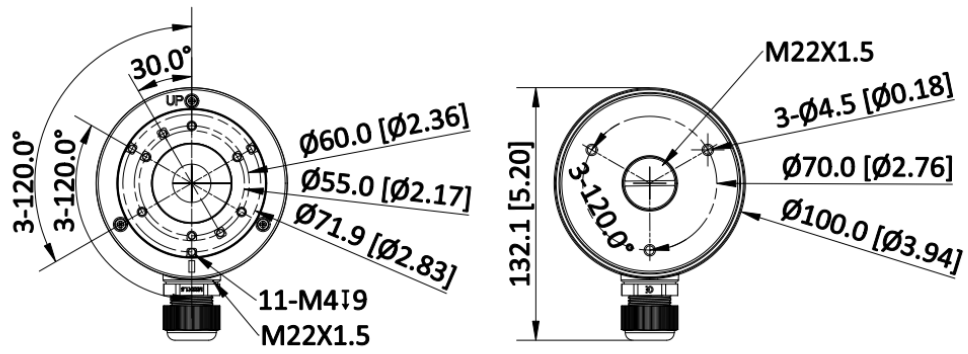

DS-1280ZJ-XS-Grey

Junction Box

Key Feature

- Applies to turret and dome camera

Specification

Model	DS-1280ZJ-XS-Grey
Weight	Approx. 320 g (0.66 lb.)
Appearance	Grey
Material	Aluminum Alloy
Dimension	100 × 43.5 × 132.1 mm (3.94" × 1.71" × 5.20")

Available Model

DS-1280ZJ-XS-Grey

Dimension

Unit: mm [inch]

SCALE	1:1
-------	-----