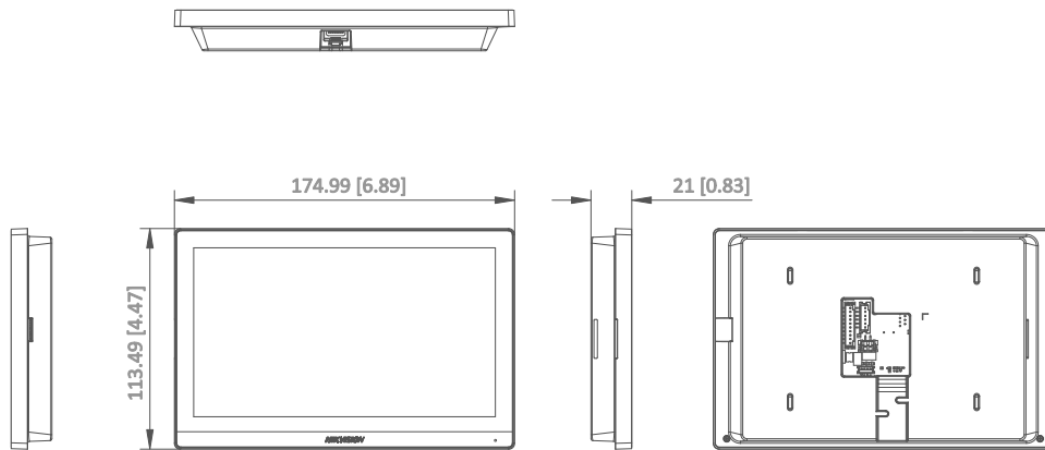

Unit:mm [inch]

SCALE 1:1

- Accessory
- Optional

DS-KABH6350-T	DS-KAW50-1N	DS-KAW50-1