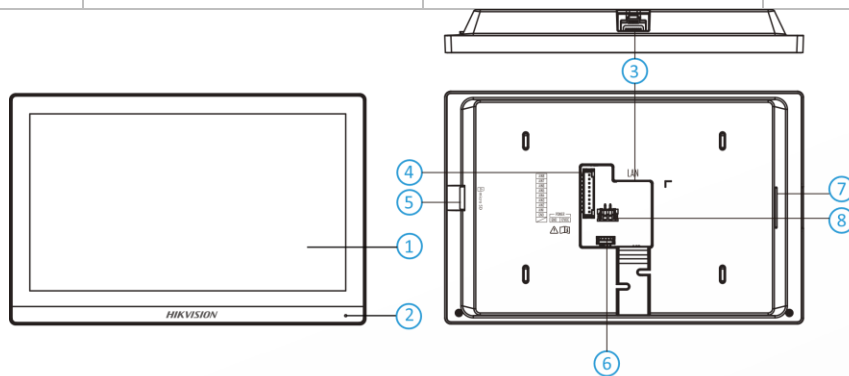

General	
Button	/
Installation	Wall mounting, table mounting
Indicator	/
Weight	Net weight: 350 g (0.8 lb) Gross weight: 675 g (1.5 lb)
Protective level	/
Working temperature	-10 °C to 50 °C (14 °F to 122 °F)
Working humidity	10% to 90% (no-condensing)
Dimension (W × H × D)	175 mm × 113.5 mm × 21 mm (6.9" × 4.5" × 0.83")
Battery	/
Application environment	Indoor
Power consumption	≤ 5 W
Language	English, Arabic, French, Russian, Spanish, Spanish (Latin America), Italian, German, Polish, Turkish, Portuguese, Portuguese (Brazil), Uzbek, Kazakh, Czech, Hungarian, Dutch, Romanian, Bulgarian, Ukrainian, Croatian, Serbian, Greek, Lithuanian, Estonian, Latvian, Norwegian, Danish, Slovenian, Slovak, Hebrew, Swedish, Finnish, Mongolian, Vietnamese, Traditional Chinese

Physical Interface

No.	Description	No.	Description
1	Screen	5	TF Card Slot
2	Microphone	6	Debugging Port
3	Network Interface	7	Loudspeaker
4	Alarm Terminal	8	Power Supply Terminal

Dimension