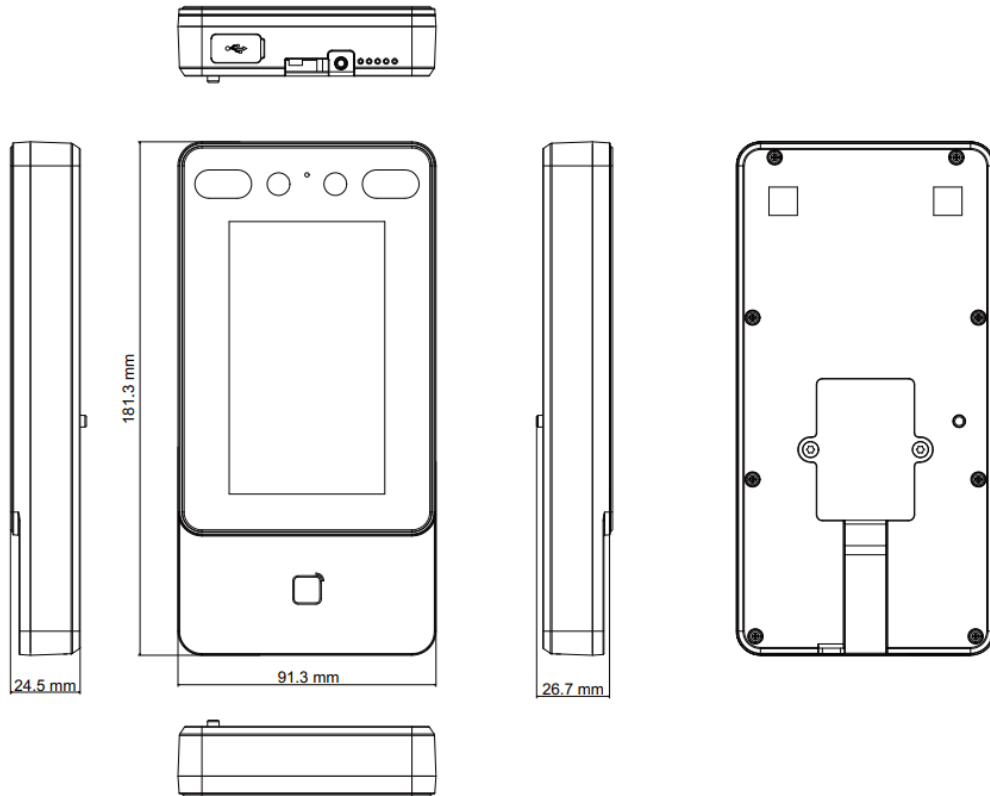

First person in	Support
	Audio prompt	Support
	Time synchronizatio n	Support

▪ **Dimension**

▪ **Accessory**

▪ **Optional**

DS-KAB6-ZU3 Brackets for face terminals	DS-KAB6-ZU1 Brackets for face terminals	DS-KAB34X-S1 Protective Shield	DS-KAB6-W1 Bracket	DS-KAB671-P2 Stand Stick