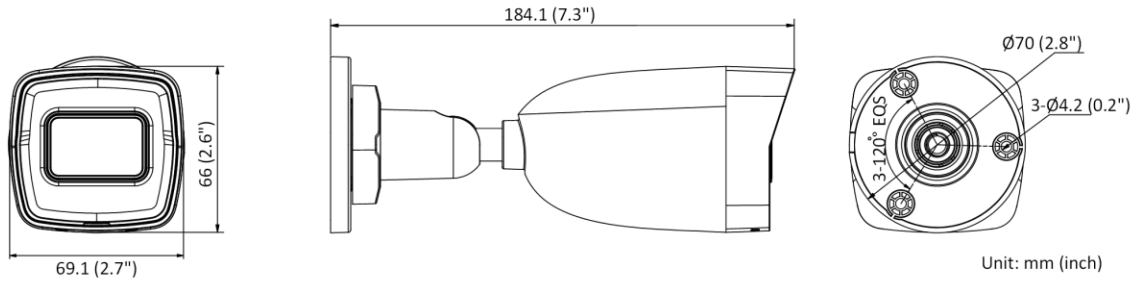

▪ Accessory

▪ Optional

DS-1276ZJ-SUS	DS-1280ZJ-XS	DS-1275ZJ-SUS

▪ Installation Methods

Corner Mounting DS-1276ZJ-SUS+DS-1280ZJ-XS	Junction Box DS-1280ZJ-XS	Vertical Pole Mounting DS-1275ZJ-SUS+DS-1280ZJ-XS