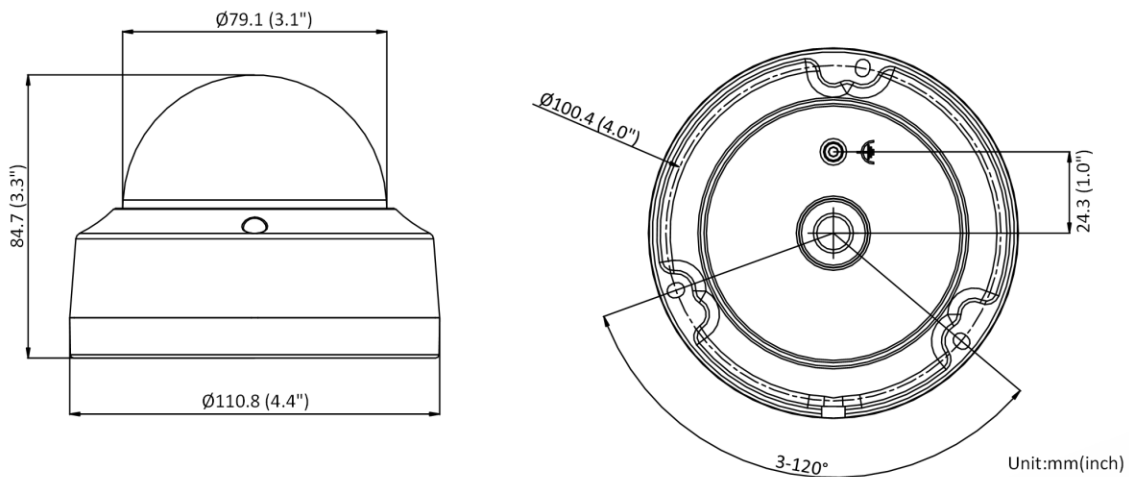

Approval	
EMC	FCC SDoC (47 CFR Part 15, Subpart B); CE-EMC (EN 55032:2015, EN 61000-3-2:2019, EN 61000-3-3:2013+A1:2019, EN 50130-4:2011 +A1: 2014); KC (KN 32: 2015, KN 35: 2015)
Safety	UL (UL 62368-1) CB (IEC 62368-1: 2014+A11) CE-LVD (EN 62368-1: 2014/A11: 2017) BIS (IS 13252 (Part 1): 2010/IEC 60950-1:2005)
Environment	CE-RoHS (2011/65/EU); WEEE (2012/19/EU); Reach (Regulation (EC) No 1907/2006)
Protection	IP67 (IEC 60529-2013); IK10 (IEC 62262:2002)

▪ **Dimension**

▪ **Accessory**

▪ **Optional**

DS-1259ZJ	DS-220AZJ-130-WA	DS-1250ZJ	DS-1276ZJ-SUS	DS-1275ZJ-SUS
DS-1280ZJ-DM18	DS-1275ZJ-S-SUS	DS-1272ZJ-110B	DS-1272ZJ-110	DS-1271ZJ-110