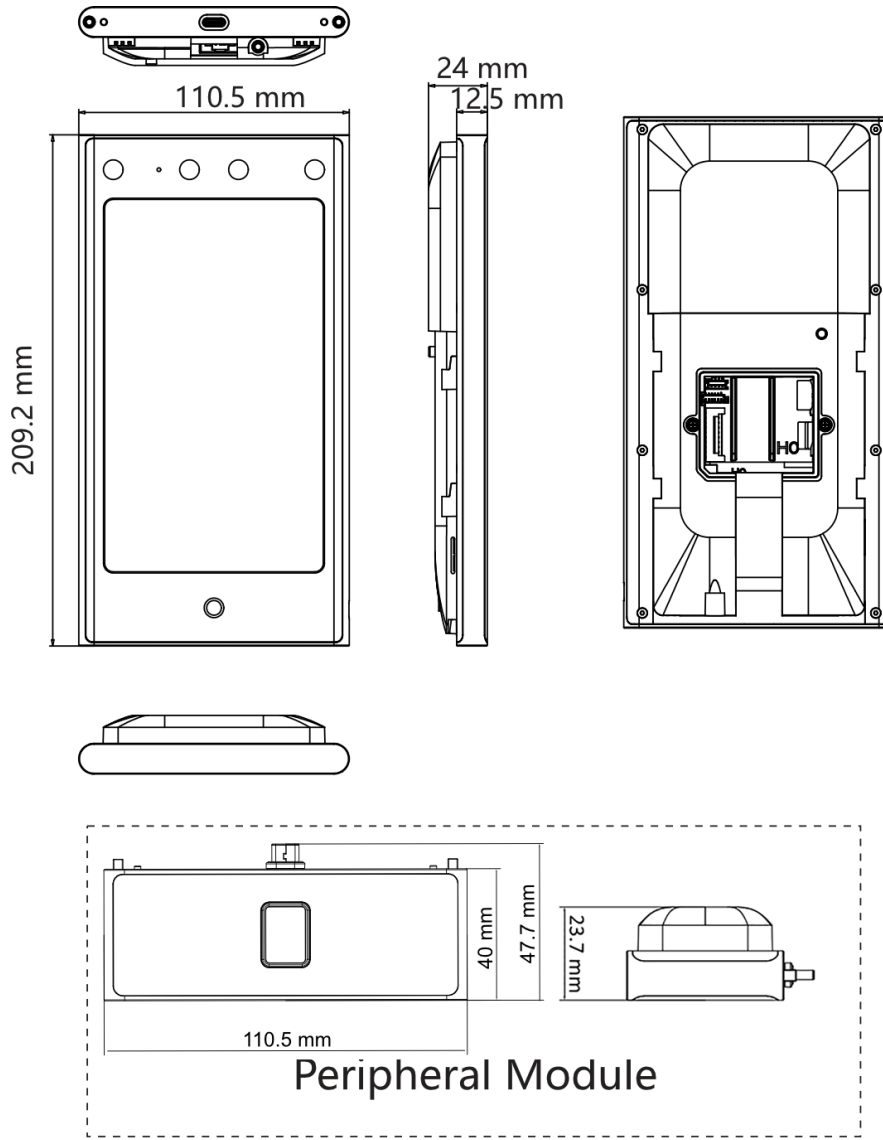

▪ Accessory

▪ Optional

DS-KAB673-SF1	DS-KAB673-S1	DS-KAB6-ZU3	DS-KAB673-A	DS-KAB673-P
DS-KAB673-EDB	DS-KAB6-D1	DS-KAB673-FBQR	DS-KAB6-ZU1	DS-KAB6-W1