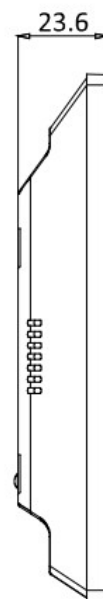

## ▪ Specification

<b>Door station</b>	
Processor	Embedded microcontroller
Operation system	Embedded Linux operation system
Operation mode	One touch key
<b>Door station</b>	
Camera	2MP super definition camera
Resolution	Main stream: 1920 × 1080, (720p configurable); sub stream: 720 × 480
Night vision	Support low light and IR light supplement mode
Backlight compensation	Support
Digital noise reduction	Support
WDR	True WDR
Field of view	Horizontal 146°, vertical 82°
Video Compression Standard	H.264,H.265,MJPEG
Stream	Main stream: 1080p@30fps, 720p@30fps (configurable); sub stream: D1
Motion detection	Support
Flash-avoid frequency	50 Hz, 60 Hz
<b>Door station</b>	
Audio input	Built-in omnidirectional microphone
Audio output	Loudspeaker, 20 cm sound effect > 80 db
Audio quality	Noise suppression and echo cancellation
Audio compression standard	G.711 U
Audio compression Rate	64 Kbps
Audio intercom	Full-duplex two-way audio intercom
<b>Door station</b>	
Sub door station capacity	16
<b>Door station</b>	
Network Protocol	TCP/IP, RTSP, IPV6, ONVIF
<b>Door station</b>	
RS-485	1 (1 for Hikvision's sub module communication)
Debugging port	1
Lock control	2 (2 relay, max to 30 VDC, 2 A)
Alarm input	4 (2 exit buttons and 2 door contacts by default)
TAMPER switch	1
Power interface	12 VDC power output (12 V, 500 mA Max.)
<b>Door station</b>	
Working temperature	-40 °C to 60 °C (-40 °F to 140 °F)
Working humidity	10% to 90%
Installation	Surface mounting
Protection level	IP 65
Button	1
Power input	Powered by KAD704Y or KAD706Y series distribution

## ▪ Dimension

▪ **Accessory**

▪ **Optional**

DS-KD8003Y-IME2/ S#EU	DS-KD8003Y-IME2/ NS#EU	DS-KD8003Y-IME2	DS-KD8003Y-IME2/ S	DS-KD8003Y-IME2/ NS
				
DS-KD8003Y-IME2# EU	DS-KAD706Y-P	DS-KAD706Y-SP	DS-KAD706Y	DS-KAD706Y-S
				
DS-KAD704Y	DS-KH6320Y-WTE2 #EU-W	DS-KH6320EY-WTE 2	DS-KH6320Y-WTE2 #EU	DS-KH6320Y-WTE2
				
DS-KAW30-2N	DS-KABD8003-RS1			
				