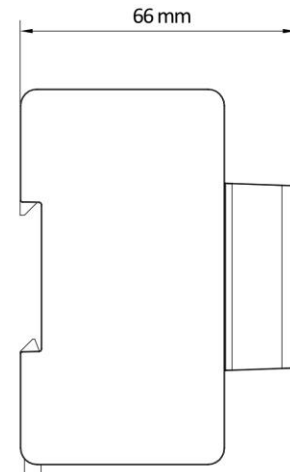

## ▪ Specification

<b>Door station</b>	
Processor	Embedded microcontroller
Operation system	Embedded Linux operation system
Operation mode	One touch key
<b>Door station</b>	
Camera	2MP super definition camera
Resolution	Main stream: 1920 × 1080, (720p configurable); sub stream: 720 × 480
Night vision	Support low light and IR light supplement mode
Backlight compensation	Support
Digital noise reduction	Support
WDR	True WDR
Field of view	Horizontal 146°, vertical 82°
Video Compression Standard	H.264,H.265,MJPEG
Stream	Main stream: 1080p@30fps, 720p@30fps (configurable); sub stream: D1
Motion detection	Support
Flash-avoid frequency	50 Hz, 60 Hz
<b>Door station</b>	
Audio input	Built-in omnidirectional microphone
Audio output	Loudspeaker, 20 cm sound effect > 80 db
Audio quality	Noise suppression and echo cancellation
Audio compression standard	G.711 U
Audio compression Rate	64 Kbps
Audio intercom	Full-duplex two-way audio intercom
<b>Door station</b>	
Sub door station capacity	16
<b>Door station</b>	
Network Protocol	TCP/IP, RTSP, IPV6, ONVIF
<b>Door station</b>	
RS-485	1 (1 for Hikvision's sub module communication)
Debugging port	1
Lock control	2 (2 relay, max to 30 VDC, 2 A)
Alarm input	4 (2 exit buttons and 2 door contacts by default)
TAMPER switch	1
Power interface	12 VDC power output (12 V, 500 mA Max.)
<b>Door station</b>	
Working temperature	-40 °C to 60 °C (-40 °F to 140 °F)
Working humidity	10% to 90%
Installation	Surface mounting
Protection level	IP 65
Button	1
Power input	Powered by KAD704Y or KAD706Y series distribution

## ▪ Dimension

▪ **Accessory**

▪ **Optional**

DS-KD8003Y-IME2/ S#EU	DS-KD8003Y-IME2/ NS#EU	DS-KD8003Y-IME2	DS-KD8003Y-IME2/ S	DS-KD8003Y-IME2/ NS
				
DS-KD8003Y-IME2# EU	DS-KAD706Y-P	DS-KAD706Y-SP	DS-KAD706Y	DS-KAD706Y-S
				
DS-KAD704Y	DS-KH6320Y-WTE2 #EU-W	DS-KH6320EY-WTE 2	DS-KH6320Y-WTE2 #EU	DS-KH6320Y-WTE2
				
DS-KAW30-2N	DS-KABD8003-RS1			
				