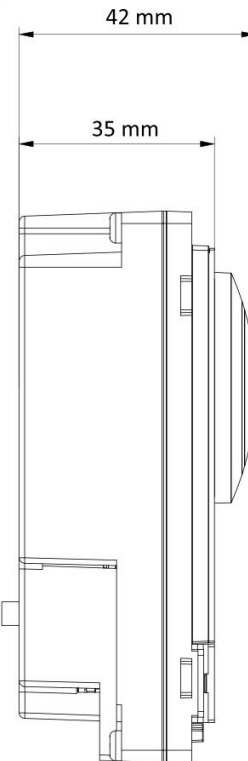

## ▪ Specification

<b>Door station</b>	
Processor	Embedded microcontroller
Operation system	Embedded Linux operation system
Operation mode	One touch key
<b>Door station</b>	
Camera	2MP super definition camera
Resolution	Main stream: 1920 × 1080, (720p configurable); sub stream: 720 × 480
Night vision	Support low light and IR light supplement mode
Backlight compensation	Support
Digital noise reduction	Support
WDR	True WDR
Field of view	Horizontal 146°, vertical 82°
Video Compression Standard	H.264,H.265,MJPEG
Stream	Main stream: 1080p@30fps, 720p@30fps (configurable); sub stream: D1
Motion detection	Support
Flash-avoid frequency	50 Hz, 60 Hz
<b>Door station</b>	
Audio input	Built-in omnidirectional microphone
Audio output	Loudspeaker, 20 cm sound effect > 80 db
Audio quality	Noise suppression and echo cancellation
Audio compression standard	G.711 U
Audio compression Rate	64 Kbps
Audio intercom	Full-duplex two-way audio intercom
<b>Door station</b>	
Sub door station capacity	16
<b>Door station</b>	
Network Protocol	TCP/IP, RTSP, IPV6, ONVIF
<b>Door station</b>	
RS-485	1 (1 for Hikvision's sub module communication)
Debugging port	1
Lock control	2 (2 relay, max to 30 VDC, 2 A)
Alarm input	4 (2 exit buttons and 2 door contacts by default)
TAMPER switch	1
Power interface	12 VDC power output (12 V, 500 mA Max.)
<b>Door station</b>	
Working temperature	-40 °C to 60 °C (-40 °F to 140 °F)
Working humidity	10% to 90%
Installation	Surface mounting
Protection level	IP 65
Button	1
Power input	Powered by KAD704Y or KAD706Y series distribution

## ▪ Dimension

▪ **Accessory**

▪ **Optional**

DS-KD8003Y-IME2/ S#EU	DS-KD8003Y-IME2/ NS#EU	DS-KD8003Y-IME2	DS-KD8003Y-IME2/ S	DS-KD8003Y-IME2/ NS
				
DS-KD8003Y-IME2# EU	DS-KAD706Y-P	DS-KAD706Y-SP	DS-KAD706Y	DS-KAD706Y-S
				
DS-KAD704Y	DS-KH6320Y-WTE2 #EU-W	DS-KH6320EY-WTE 2	DS-KH6320Y-WTE2 #EU	DS-KH6320Y-WTE2
				
DS-KAW30-2N	DS-KABD8003-RS1			
				