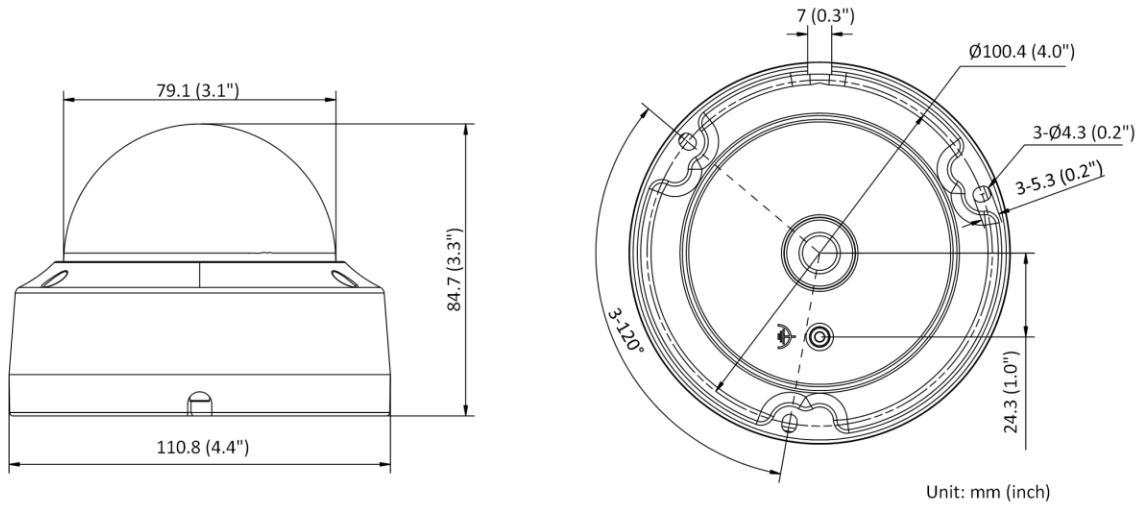

Environment	CE-RoHS (2011/65/EU) WEEE (2012/19/EU) Reach (Regulation (EC) No 1907/2006)
Protection	IP67 (IEC 60529-2013) IK10 (IEC 62262:2002)

▪ **Dimension**