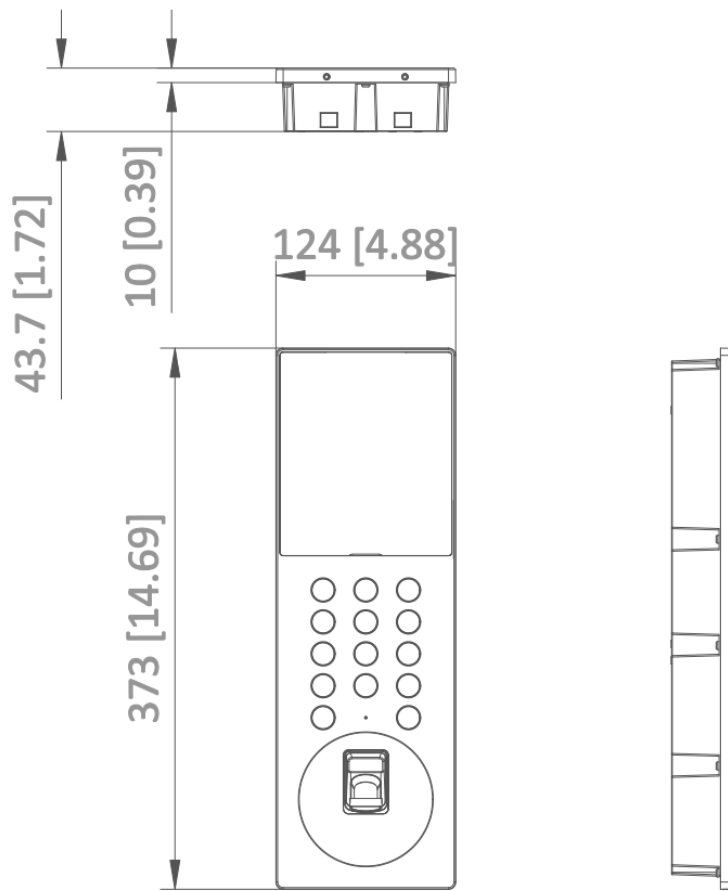

- 4.3-inch colorful LCD screen with 800 × 480 resolution
- 2 × 2 MP wide-angle HD lens
- IP65 protection level
- Built-in M1 card reading module
- Multiple interfaces: RJ45, RS-485, alarm input, relay, Wiegand
- Convenient configuration via Web remotely
- Convenient unlock methods: face, cards, PIN code and fingerprints

## ▪ Specification

System parameters	
Operation system	Linux
ROM	4 GB
RAM	1 GB
Processor	Embedded high performance processor
Display parameters	
Screen size	4.3-inch
Operation method	/
Type	Colorful LCD
Resolution	800 × 480
Video parameters	
Lens	2 × 2 MP HD camera
Resolution	Main stream: 1080p@30fps, 720p@30fps Sub stream: VGA@25fps, VGA@30fps
FOV	Horizontal: 107°, Vertical: 58°, Diagonal: 126°
Wide dynamic range (WDR)	Digital WDR/120 dB
Supplement light	IR light, up to 3 m
Video compression standard	H.264; H.265; MJPEG
Audio parameters	
Audio input	1 built-in omnidirectional microphone
Audio compression standard	G.711 U、G.711 A、Opus、AAC-LD、AAC-LC、G.726、G.722.1
Audio output	1 built-in loudspeaker
Audio compression bitrate	64 Kbps
Audio quality	Noise suppression and echo cancellation
Volume adjustment	Adjustable
Capacity	
User capacity	20,000
Face capacity	20,000
Card capacity	100,000
Fingerprint capacity	5000
Network parameters	
Network protocol	TCP/IP, RTSP, IPV6, ONVIF
Wi-Fi	/
Bluetooth	/
3G/4G	/
Device interfaces	
Alarm input	4
Network interface	1 RJ-45 10/100/1000 Mbps self-adaptive
TAMPER	1
Exit button	1
RS-485	2 RS-485 (Half duplex, HIKVISION)
USB	/
Wiegand	/
TF card	/

## ▪ Dimension

Unit: mm [inch]

SCALE	1:1
-------	-----

- Accessory
- Optional

DS-KABD9203-RS	DS-KAD40	DS-KAW50-1	DS-KAW50-1N