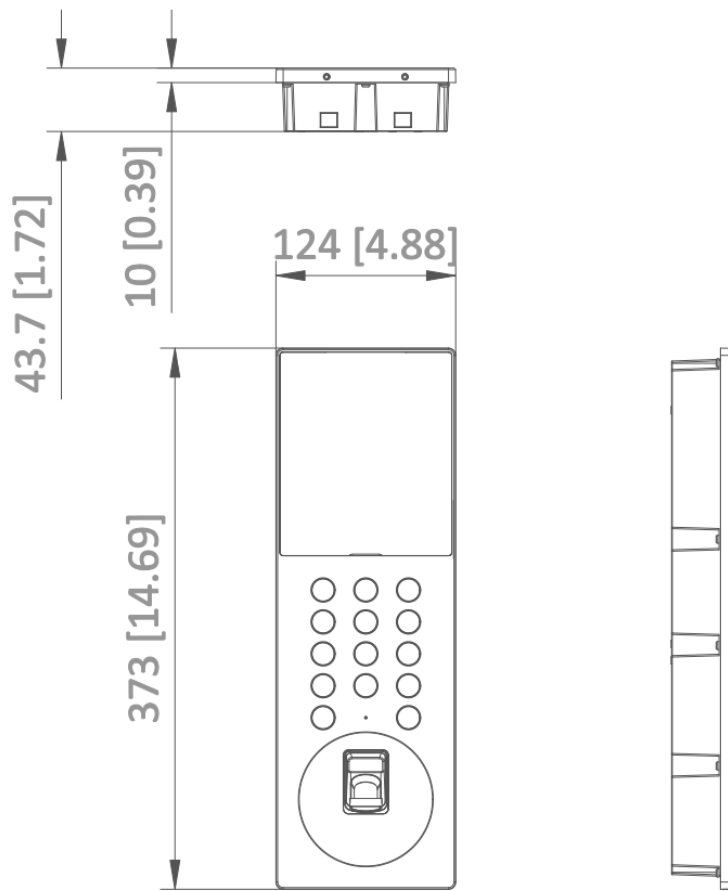

- 4.3-inch colorful LCD screen with 800 × 480 resolution
- 2 × 2 MP wide-angle HD lens
- IP65 protection level
- Built-in M1 card reading module
- Multiple interfaces: RJ45, RS-485, alarm input, relay, Wiegand
- Convenient configuration via Web remotely
- Convenient unlock methods: face, cards, PIN code

## ▪ Specification

System parameters	
Operation system	Linux
ROM	4 GB
RAM	1 GB
Processor	Embedded high performance processor
Display parameters	
Screen size	4.3-inch
Operation method	/
Type	Colorful LCD
Resolution	800 × 480
Video parameters	
Lens	2 × 2 MP HD camera
Resolution	Main stream: 1080p@30fps, 720p@30fps Sub stream: VGA@25fps, VGA@30fps
FOV	Horizontal: 107°, Vertical: 58°, Diagonal: 126°
Wide dynamic range (WDR)	Digital WDR/120 dB
Supplement light	IR light, up to 3 m
Video compression standard	H.264; H.265; MJPEG
Audio parameters	
Audio input	1 built-in omnidirectional microphone
Audio compression standard	G.711 U、 G.711 A、 Opus、 AAC-LD、 AAC-LC、 G.726、 G.722.1
Audio output	1 built-in loudspeaker
Audio compression bitrate	64 Kbps
Audio quality	Noise suppression and echo cancellation
Volume adjustment	Adjustable
Capacity	
User capacity	20,000
Face capacity	20,000
Card capacity	100,000
Fingerprint capacity	/
Network parameters	
Network protocol	TCP/IP, RTSP, IPV6, ONVIF
Wi-Fi	/
Bluetooth	/
3G/4G	/
Device interfaces	
Alarm input	4
Network interface	1 RJ-45 10/100/1000 Mbps self-adaptive
TAMPER	1
Exit button	1
RS-485	2 RS-485 (Half duplex, HIKVISION)
USB	/
Wiegand	/
TF card	/

## ▪ Dimension

Unit: mm [inch]

SCALE	1:1
-------	-----

- **Accessory**
- **Optional**

DS-KABD9203-RS	DS-KAD40	DS-KAW50-1N	DS-KAW50-1