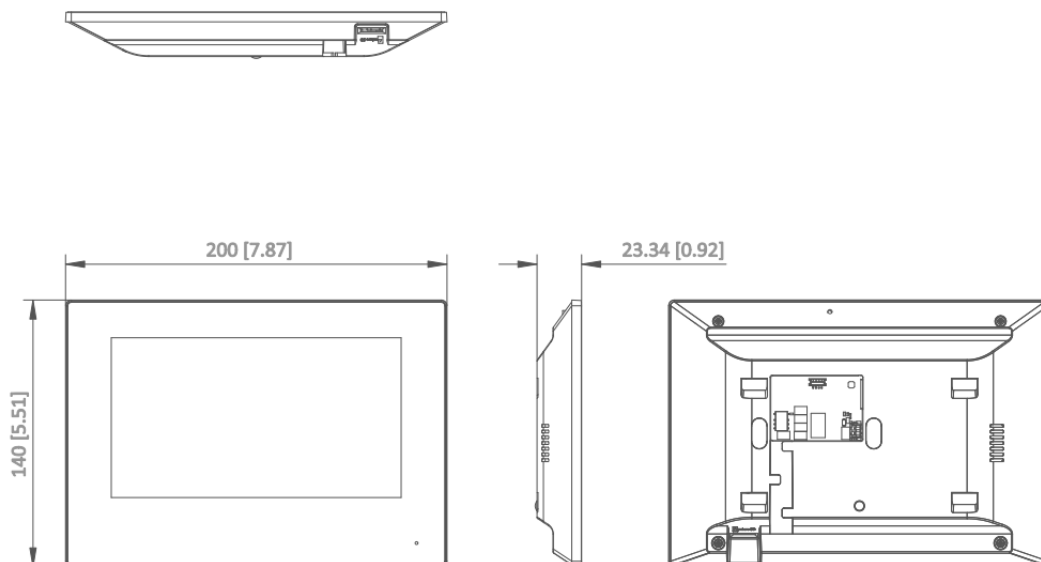

USB	/
TF card	Support TF card, up to 128 G
Alarm output	/
Lock control	/
General	
Button	/
Installation	Surface mounting
Indicator	/
Weight	Net weight: 350 g Gross weight: 675 g
Protective level	/
Working temperature	-10 °C to 50 °C (14 °F to 122 °F)
Working humidity	10% to 90% (no-condensing)
Dimension (W × H × D)	200 mm × 140 mm × 15.1 mm (7.9" × 5.5" × 0.6")
Battery	/
Application environment	Indoor
Power consumption	≤ 5 W
Language	English, Arabic, French, Russian, Spanish, Spanish (Latin America), Italian, German, Polish, Turkish, Portuguese, Portuguese (Brazil), Uzbek, Kazakh, Czech, Hungarian, Dutch, Romanian, Bulgarian, Ukrainian, Croatian, Serbian, Greek, Lithuanian, Estonian, Latvian, Norwegian, Danish, Slovenian, Slovak, Hebrew, Swedish, Finnish, Mongolian, Vietnamese, Traditional Chinese

▪ Dimension

Unit:mm [inch]

SCALE 1:1