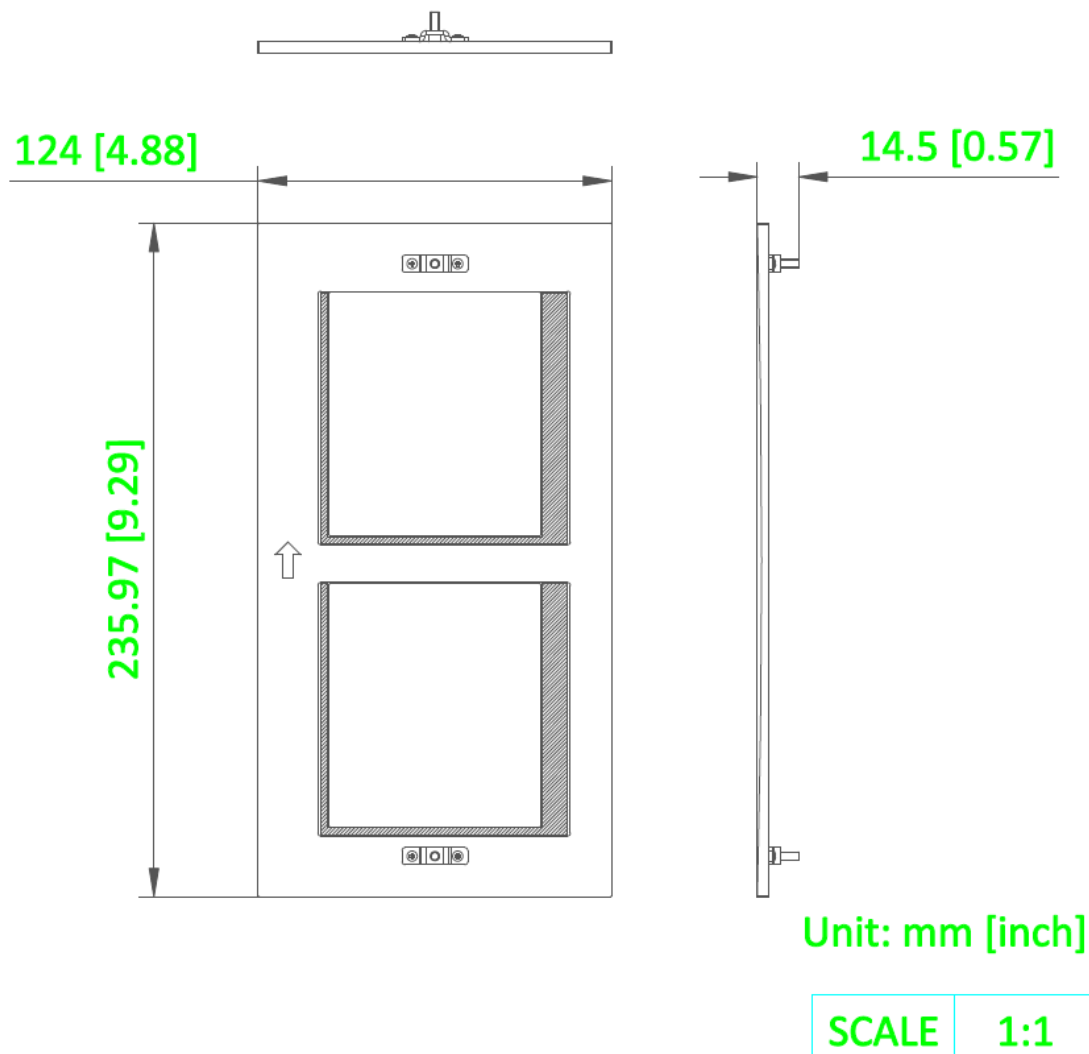

## ▪ Specification

General	
Working temperature	-40 °C to 55 °C (-40 °F to 131 °F)
Dimension (W × H × D)	For cover 236 x 124 x 14.5 mm (9.29" x 4.88" x 0.57") For gang box 219 x 107 x 45 mm (8.6" x 4.2" x 1.8")
Material	Cover: Stainless Steel Gang Box: Plastic

## ▪ Dimension

▪ **Accessory**

DS-KD-KP

DS-KD8003-IME1

DS-KD8003Y-IME2/NS

DS-KD8003-IME2/S

DS-KD-IN

DS-KD8003-IME1