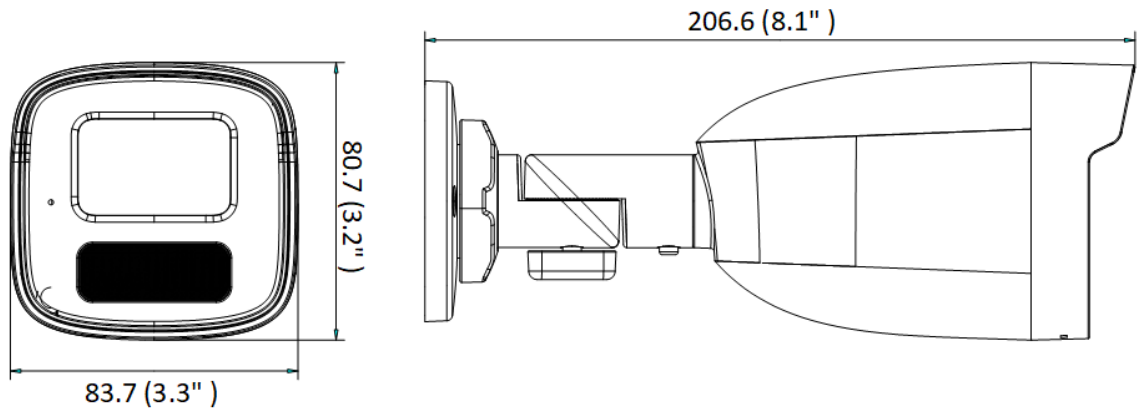

Image	
Image Settings	Saturation, brightness, contrast, sharpness, AGC, white balance adjustable by client software or web browser.
Day/Night Switch	Day, Night, Auto, Schedule
Wide Dynamic Range (WDR)	120 dB
Image Enhancement	BLC, 3D DNR
Interface	
Ethernet Interface	1 RJ45 10 M/100 M self-adaptive Ethernet port
Event	
Basic Event	Motion detection, video tampering alarm, exception
General	
Power	12 VDC ± 25%, 0.4 A, max. 5 W, Ø5.5 mm coaxial power plug PoE: (802.3af, Class 3, 36 V to 57 V), 0.15 A to 0.2 A, max. 6.5 W
Linkage Method	Upload to FTP, notify surveillance center, send email, trigger capture
Camera Material	Front cover: metal, body: plastic, bracket: metal
Camera Dimension	83.7 mm × 80.7 mm × 206.6 mm (3.3" × 3.2" × 8.1")
Package Dimension	260 mm × 125 mm × 125 mm (10.2" × 4.9" × 4.9")
Camera Weight	Approx. 430 g (0.9 lb.)
With Package Weight	Approx. 648 g (1.4 lb.)
Storage Conditions	-30 °C to 60 °C (-22 °F to 140 °F). Humidity: 95% or less (non-condensing)
Startup and Operating Conditions	-30 °C to 60 °C (-22 °F to 140 °F). Humidity: 95% or less (non-condensing)
Web Client Language	English, Ukrainian
General Function	Anti-flicker, heartbeat, mirror, password protection, privacy mask, watermark, IP address filter
Approval	
EMC	CE-EMC (EN 55032:2015, EN 61000-3-2:2019, EN 61000-3-3:2013+A1:2019, EN 50130-4:2011+A1:2014)
Safety	CE-LVD (EN 62368-1:2014/A11:2017)
Environment	CE-RoHS (2011/65/EU); WEEE (2012/19/EU); Reach (Regulation (EC) No 1907/2006)
Protection	IP67 (IEC 60529-2013)

▪ Available Model

HWI-B440H(4mm)(C)

HWI-B440H(6mm)(C)

HWI-B440H(6mm)

HWI-B440H(4mm)

▪ Dimension

Unit: mm (inch)

▪ **Accessory**

▪ **Optional**

DS-1276ZJ-SUS	DS-1275ZJ-SUS	DS-1280ZJ-XS

▪ **Installation Methods**

Corner Mounting DS-1276ZJ-SUS+DS-1280ZJ-XS	Vertical Pole Mounting DS-1275ZJ-SUS+DS-1280ZJ-XS	Junction Box DS-1280ZJ-XS

See Far, Go Further