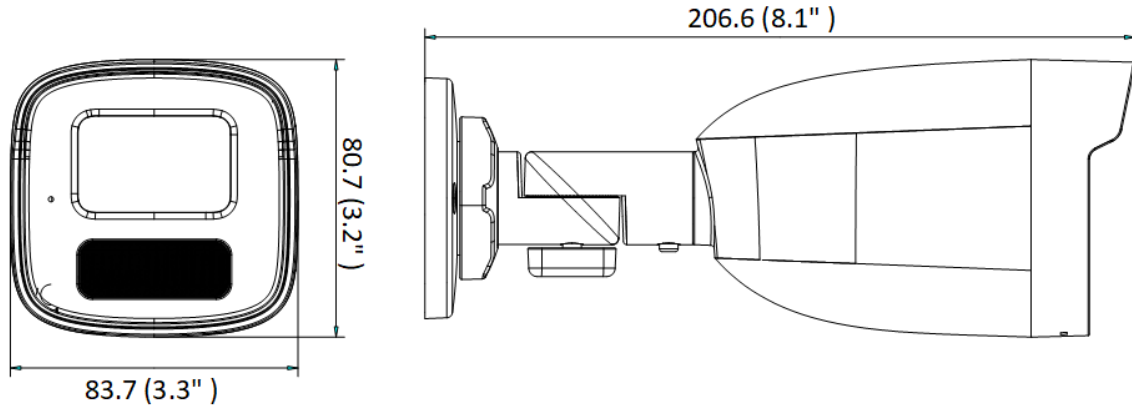

Unit: mm (inch)

▪ **Accessory**

▪ **Optional**

DS-1280ZJ-XS	DS-1276ZJ-SUS	DS-1275ZJ-SUS

▪ **Installation Methods**

Junction Box DS-1280ZJ-XS	Corner Mounting DS-1276ZJ-SUS+DS-1280ZJ-XS	Vertical Pole Mounting DS-1275ZJ-SUS+DS-1280ZJ-XS