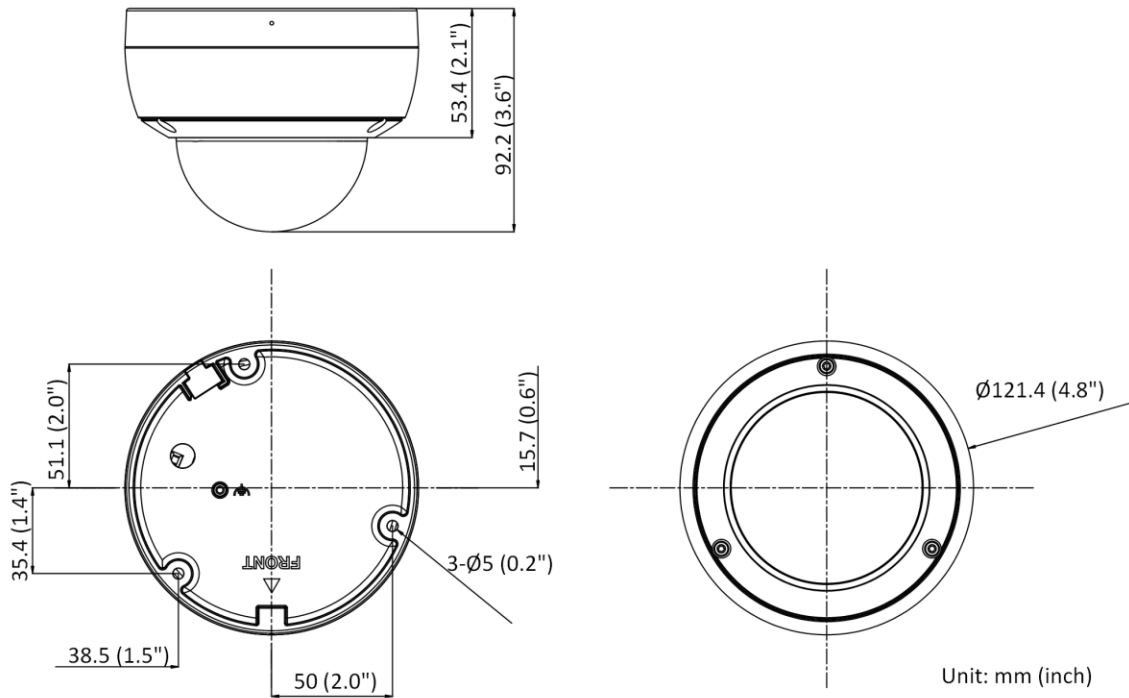

▪ **Accessory**

▪ **Optional**

DS-1476ZJ-SUS	DS-1272ZJ-120B	DS-1272ZJ-120	DS-1276ZJ-SUS	DS-1475ZJ-SUS
DS-1275ZJ-SUS	DS-220AZJ-130-WA	DS-1271ZJ-120	DS-1275ZJ-S-SUS	DS-1280ZJ-DM46
DS-220AZJ-145-WA