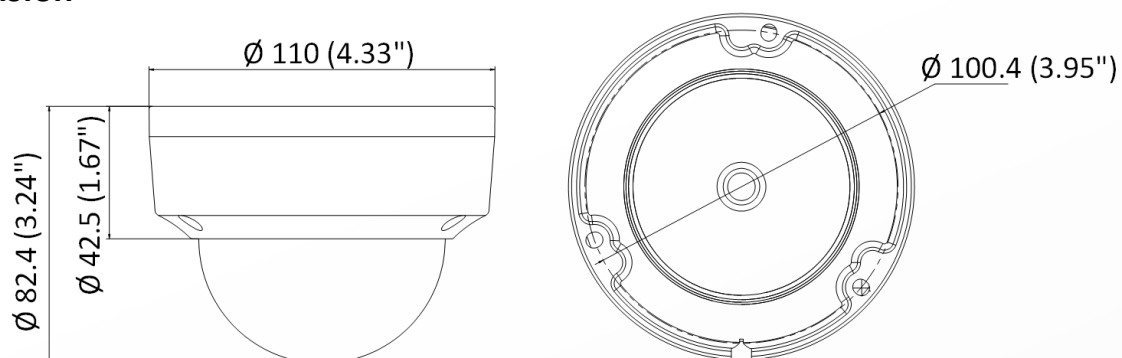

Interface	
Ethernet Interface	1 RJ45 10 M/100 M self-adaptive Ethernet port
Event	
Basic Event	Motion detection, video tampering alarm, exception
Linkage	Upload to FTP, notify surveillance center, send email
General	
Power	12 VDC $\pm$ 25%, 0.4 A, max. 5 W, $\varnothing$ 5.5 mm coaxial power plug PoE: 802.3af, Class 3, 36 V to 57 V, 0.2 A to 0.15 A, max. 6.5 W
Dimension	$\varnothing$ 110 mm $\times$ 82.4 mm ( $\varnothing$ 4.4" $\times$ 3.2")
Package Dimension	134 mm $\times$ 134 mm $\times$ 108 mm (5.3" $\times$ 5.3" $\times$ 4.3")
Weight	Approx. 410 g (0.9 lb.)
With Package Weight	Approx. 610 g (1.3 lb.)
Storage Conditions	-30 °C to 60 °C (-22 °F to 140 °F). Humidity: 95% or less (non-condensing)
Startup and Operating Conditions	-30 °C to 60 °C (-22 °F to 140 °F). Humidity: 95% or less (non-condensing)
General Function	Anti-flicker, heartbeat, mirror, password protection, privacy mask, watermark, IP address filter
Approval	
EMC	FCC SDoC (47 CFR Part 15, Subpart B); CE-EMC (EN 55032:2015, EN 61000-3-2:2014, EN 61000-3-3:2013, EN 50130-4:2011+A1:2014); RCM (AS/NZS CISPR 32:2015); IC VoC (ICES-003: Issue 6, 2016); KC (KN 32:2015, KN 35:2015)
Safety	UL (UL 60950-1); CB (IEC 60950-1:2005 + Am 1:2009 + Am 2:2013, IEC 62368-1:2014); CE-LVD (EN 60950-1:2005 + Am 1:2009 + Am 2:2013, IEC 62368-1:2014); BIS (IS 13252(Part 1):2010+A1:2013+A2:2015)
Environment	CE-RoHS (2011/65/EU); WEEE (2012/19/EU); Reach (Regulation (EC) No 1907/2006)
Protection	IP67 (IEC 60529-2013), IK10 (IEC 62262:2002)

## ▪ Dimension

Unit: mm (inch)