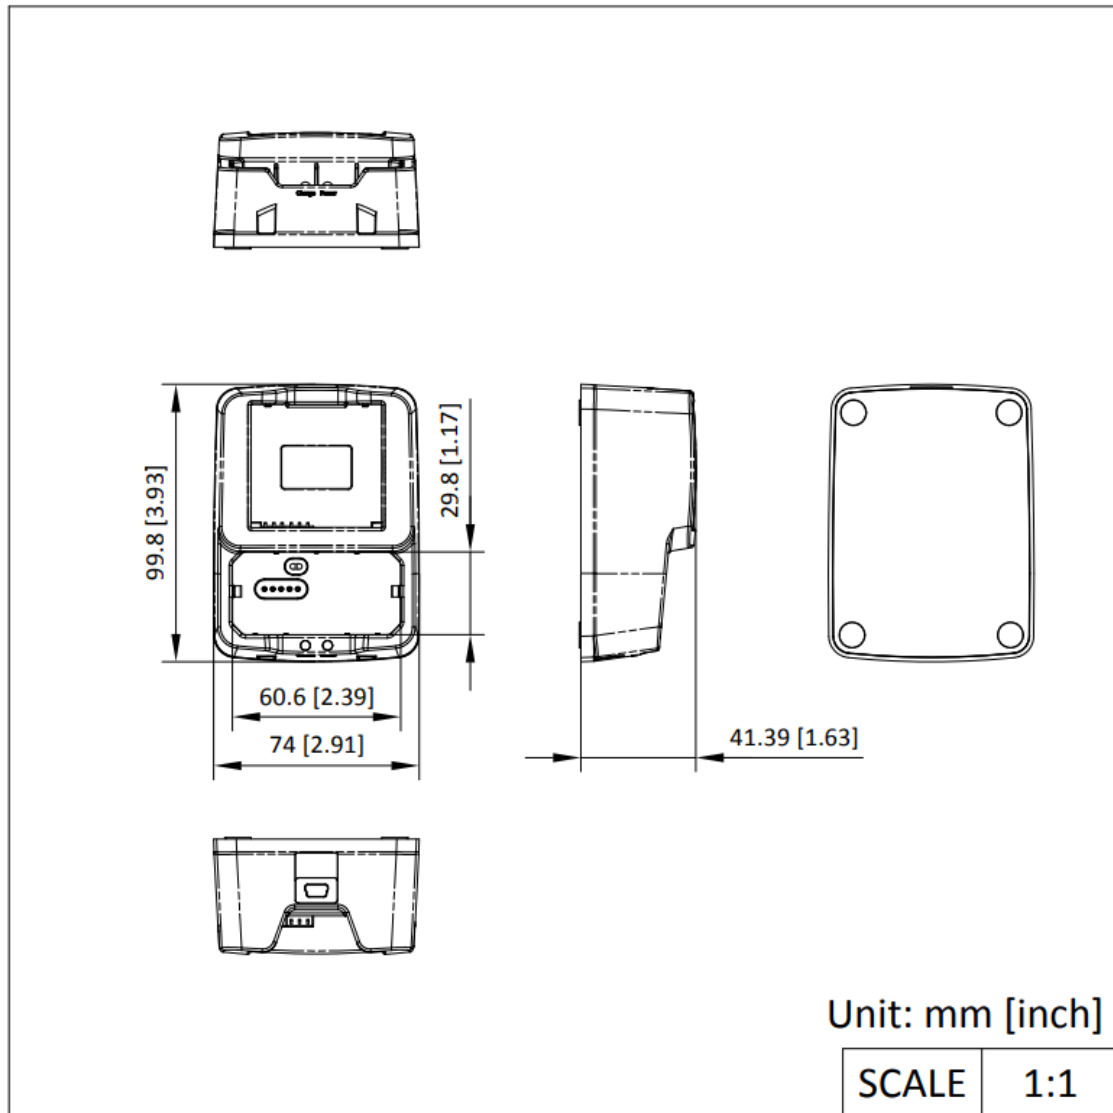

DS-MH1411-N1
Body Camera Charge Cradle

- Charges DS-MH2311 series body camera and copies data
- Charges battery of DS-MH2311 series body camera
- Compact appearance
- Connectable to dock station

▪ Specification

Model		DS-MH1411-N1
General	Power Supply	5.4 VDC/2.2 A
	Charging Current	1 A for DS-MH2311, DS-MCW409 and DS-MCW40C series body camera; 500 mA for the battery of the body camera
	Charging Duration for Body Camera Battery	Approx. 8 hours (connected with dock station), Approx. 3 hours without host (connected with adaptor), Approx. 8 hours with host (connected with adaptor)
	Charging Duration for Body Camera Host	Approx. 5.5 hours (connected with dock station), Approx. 3.5 hours (connected with adaptor),
Indicator Status	Power	,Solid red: the power supply is normal.,
	Charge	Solid red: the body camera or battery is being charged., Solid green: the body camera or battery is fully charged.
	Power:	,Solid red: the power supply is normal.,
	Charge:	Solid red: the body camera or battery is being charged., Solid green: the body camera or battery is fully charged.
Performance	Working Temperature	0 °C to +45 °C (+32 °F to +113 °F)
	Working Humidity	≤ 90%

▪ Dimension

▪ Accessory

DS-MH2311/5G(C)

See Far, Go Further

www.hikvision.com
support@hikvision.com