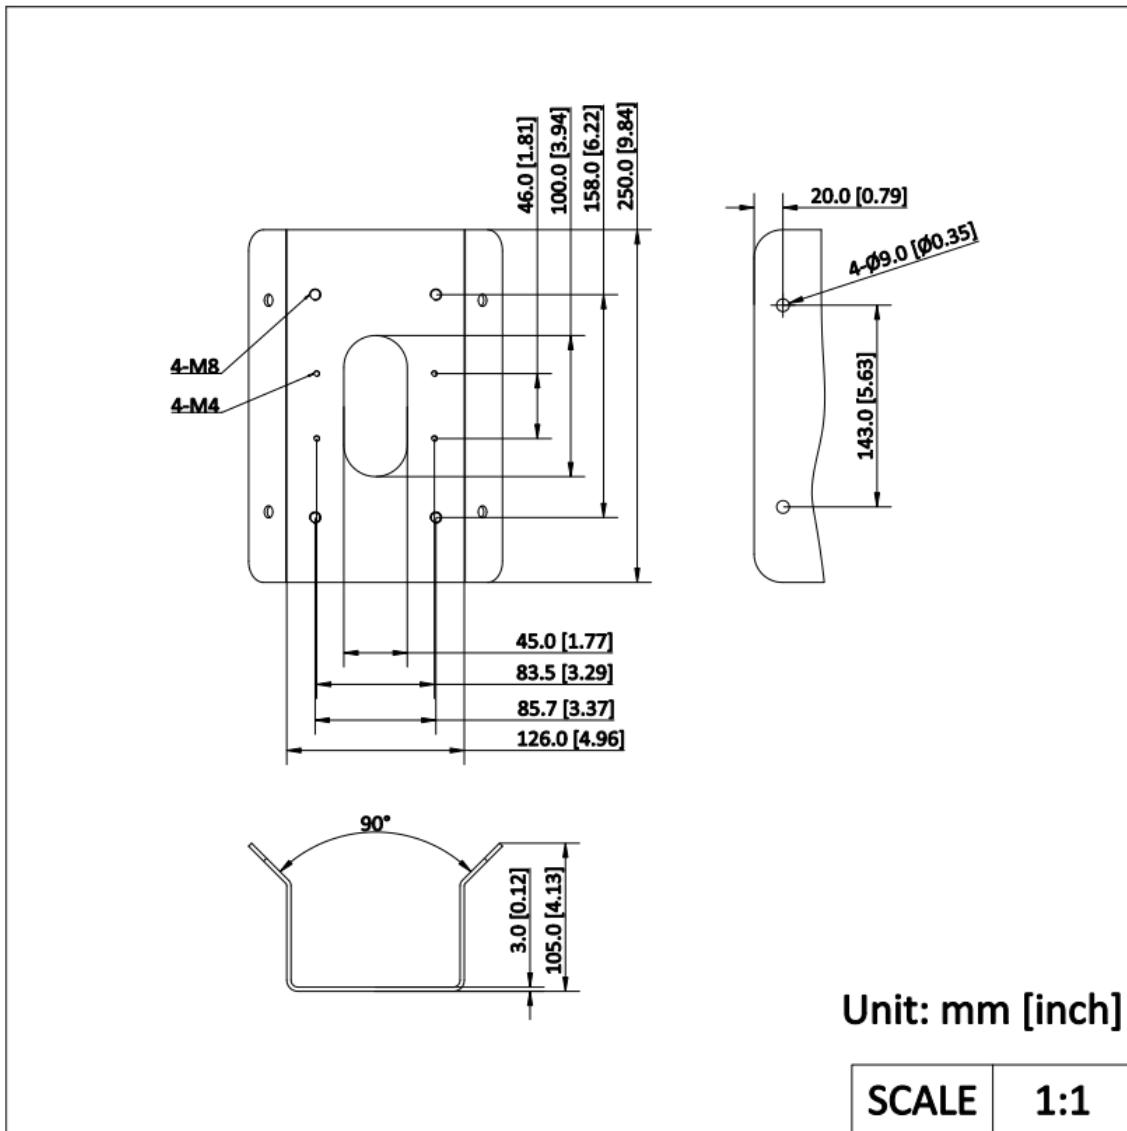

▪ **Specification**

Parameters	
Weight	2280 g (5.03 lb.)
Appearance	Hikvision White
Material	Stainless Steel
Dimension	250 mm × 126 mm × 105 mm (9.84" × 4.96" × 4.13")
Description	Corner Mount

▪ **Dimension**

▪ **Accessory**