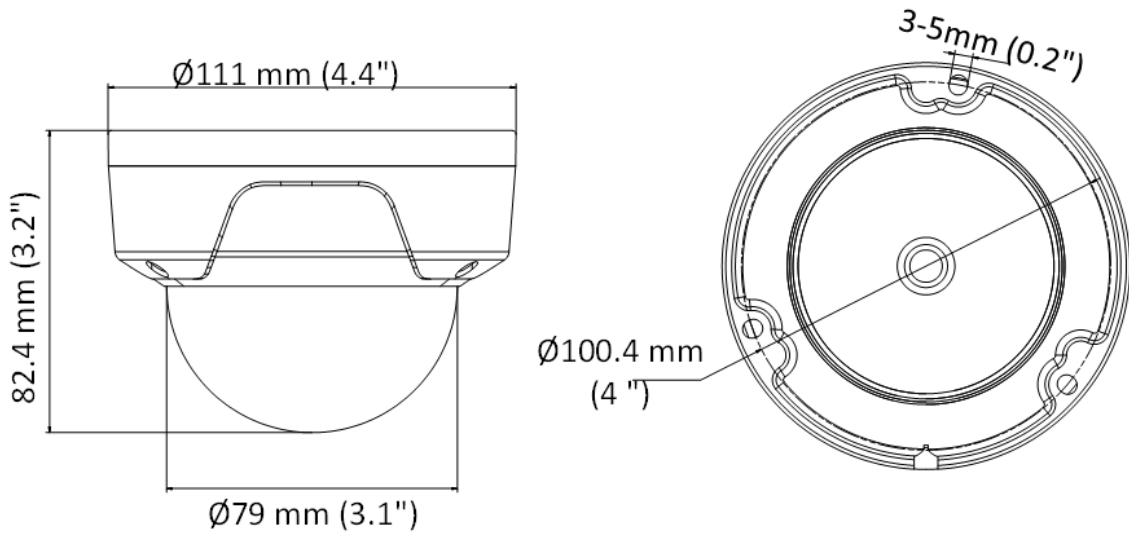

Image Enhancement	BLC, 3D DNR
Interface	
Ethernet Interface	1 RJ45 10 M/100 M self-adaptive Ethernet port
Event	
Basic Event	Motion detection, video tampering alarm, exception
General	
Linkage Method	Upload to FTP, notify surveillance center, send email
Camera Material	Metal & Plastic
Camera Dimension	Ø111 mm × 82.4 mm (Ø4.4" × 3.2")
Package Dimension	134 mm × 134 mm × 108 mm (5.3" × 5.3" × 4.3")
Camera Weight	Approx. 410 g (0.9 lb.)
With Package Weight	Approx. 610 g (1.3 lb.)
Storage Conditions	-30 °C to 60 °C (-22 °F to 140 °F). Humidity: 95% or less (non-condensing)
Startup and Operating Conditions	-30 °C to 60 °C (-22 °F to 140 °F). Humidity: 95% or less (non-condensing)
Web Client Language	English, Ukrainian
General Function	Anti-flicker, heartbeat, mirror, password protection, privacy mask, watermark, IP address filter
Firmware Version	V5.5.120
Power Consumption and Current	12 VDC, 0.4 A, max. 5 W PoE: (802.3af, 36 V to 57 V), 0.2 A to 0.15 A, max. 6.5 W
Power Supply	12 VDC ± 25% PoE: 802.3af, Class 3
Power Interface	Ø5.5 mm coaxial power plug
Approval	
EMC	FCC SDoC (47 CFR Part 15, Subpart B); CE-EMC (EN 55032:2015, EN 61000-3-2:2014, EN 61000-3-3:2013, EN 50130-4:2011+A1:2014); RCM (AS/NZS CISPR 32:2015); IC VoC (ICES-003: Issue 6, 2016); KC (KN 32:2015, KN 35:2015)
Safety	UL (UL 60950-1); CB (IEC 60950-1:2005 + Am 1:2009 + Am 2:2013, IEC 62368-1:2014); CE-LVD (EN 60950-1:2005 + Am 1:2009 + Am 2:2013, IEC 62368-1:2014); BIS (IS 13252(Part 1):2010+A1:2013+A2:2015)
Environment	CE-RoHS (2011/65/EU); WEEE (2012/19/EU); Reach (Regulation (EC) No 1907/2006)
Protection	IP67 (IEC 60529-2013), IK10 (IEC 62262:2002)

▪ Available Model

HWI-D121H(2.8mm)(C)
 HWI-D121H(4mm)(C)
 HWI-D121H-M(4mm)
 HWI-D121H(4mm)
 HWI-D121H(2.8mm)
 HWI-D121H-M(6mm)
 HWI-D121H(6mm)
 HWI-D121H-M(2.8mm)

▪ Dimension

Unit: mm(inch)

▪ Accessory

▪ Optional