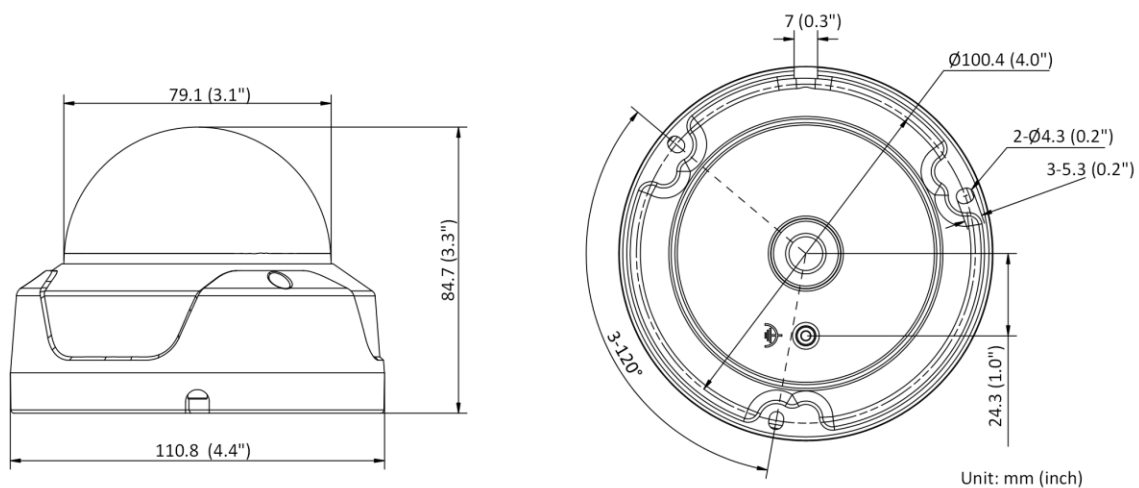

## ▪ Available Model

IPC-D150H(2.8mm)

IPC-D150H-M(4mm)

IPC-D150H(6mm)(HiLookNEU)

IPC-D150H-M(4mm)(B)

IPC-D150H(2.8mm)(C)

IPC-D150H(4mm)(C)

IPC-D150H-M(2.8mm)(UK Avesta)/Grey

### ▪ Dimension