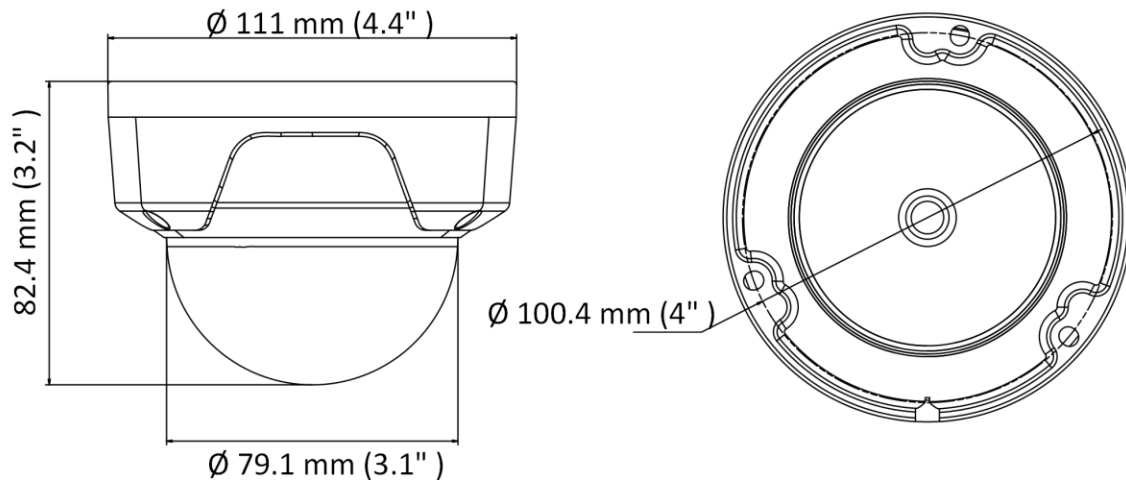

Image	
Image Settings	Saturation, brightness, contrast, sharpness, AGC, white balance adjustable by client software or web browser
Day/Night Switch	Auto, Schedule, Day, Night
Wide Dynamic Range (WDR)	120 dB
Image Enhancement	BLC, 3D DNR
Interface	
Ethernet Interface	1 RJ45 10 M/100 M self-adaptive Ethernet port
Event	
Basic Event	Motion detection, video tampering alarm, exception
Linkage	Upload to FTP, notify surveillance center, send email
General	
Power	12 VDC $\pm$ 25%, 0.4 A, max. 5 W, $\varnothing$ 5.5 mm coaxial power plug PoE: 802.3af, Class 3, 36 V to 57 V, 0.2 A to 0.15 A, max. 6.5 W
Dimension	$\varnothing$ 111 mm $\times$ 82.4 mm ( $\varnothing$ 4.4" $\times$ 3.2")
Package Dimension	134 mm $\times$ 134 mm $\times$ 108 mm (5.3" $\times$ 5.3" $\times$ 4.3")
Weight	Approx. 360 g (0.8 lb.)
With Package Weight	Approx. 560 g (1.2 lb.)
Storage Conditions	-30 °C to 60 °C (-22 °F to 140 °F). Humidity: 95% or less (non-condensing)
Startup and Operating Conditions	-30 °C to 60 °C (-22 °F to 140 °F). Humidity: 95% or less (non-condensing)
Language	English, Ukrainian
General Function	Anti-flicker, heartbeat, mirror, password protection, privacy mask, watermark, IP address filter
Approval	
EMC	FCC SDoC (47 CFR Part 15, Subpart B); CE-EMC (EN 55032:2015, EN 61000-3-2:2014, EN 61000-3-3:2013, EN 50130-4:2011+A1:2014); RCM (AS/NZS CISPR 32:2015); IC VoC (ICES-003: Issue 6, 2016); KC (KN 32:2015, KN 35:2015)
Safety	UL (UL 60950-1); CB (IEC 60950-1:2005 + Am 1:2009 + Am 2:2013, IEC 62368-1:2014); CE-LVD (EN 60950-1:2005 + Am 1:2009 + Am 2:2013, IEC 62368-1:2014); BIS (IS 13252(Part 1):2010+A1:2013+A2:2015)
Environment	CE-RoHS (2011/65/EU); WEEE (2012/19/EU); Reach (Regulation (EC) No 1907/2006)
Protection	IP67 (IEC 60529-2013), IK10 (IEC 62262:2002)

- IPC-D140H(2.8mm)(B)
- IPC-D140H-M(4mm)(B)
- IPC-D140H(4mm)(C)
- IPC-D140H(2.8mm)(HiLookNEU)
- IPC-D140H-M(2.8mm)(HiLookNEU)
- IPC-D140H-M(4mm)

▪ **Dimension**

Unit: mm (inch)

▪ **Accessory**

▪ **Optional**