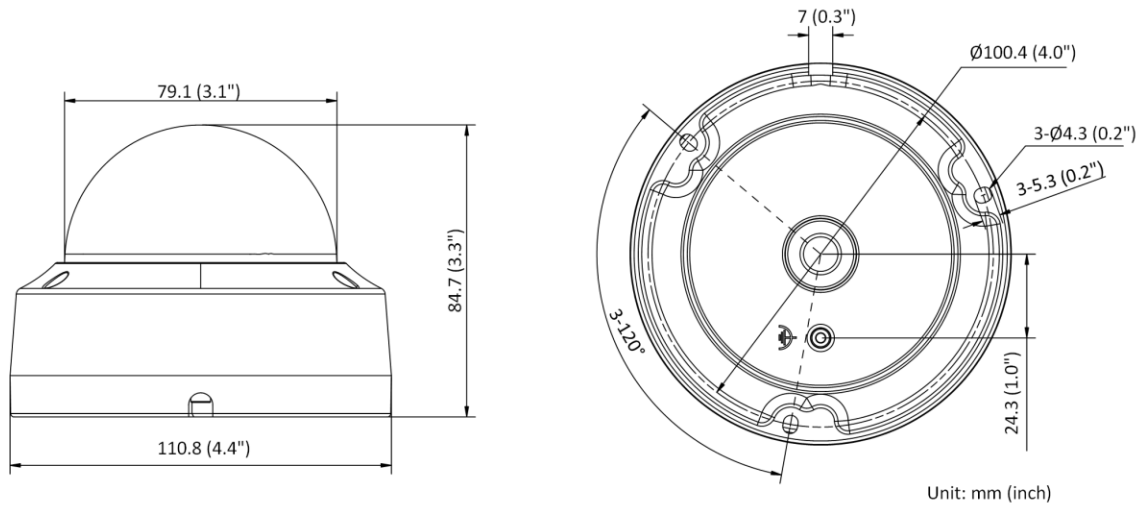

▪ **Accessory**

▪ **Optional**

DS-1475ZJ-SUS	DS-1276ZJ-SUS	DS-1272ZJ-110	DS-1272ZJ-110B	DS-1275ZJ-SUS
DS-1258ZJ	DS-1476ZJ-SUS	DS-1250ZJ	DS-220AZJ-130-WA	DS-220AZJ-145-WA
DS-1271ZJ-110	DS-1275ZJ-S-SUS	DS-1280ZJ-DM18	DS-1259ZJ	

▪ **Installation Methods**